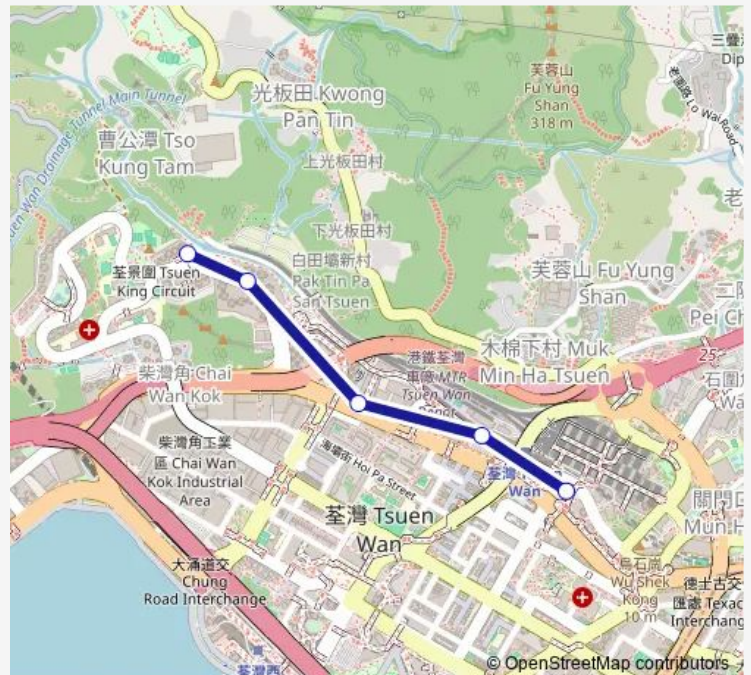

### Route schedule

TSUEN WAN CENTRE — TSUEN WAN STATION

Monday	06:00-01:45 <sup>+1</sup>
Tuesday	06:00-01:45 <sup>+1</sup>
Wednesday	06:00-01:45 <sup>+1</sup>
Thursday	06:00-01:45 <sup>+1</sup>
Friday	06:00-01:45 <sup>+1</sup>
Saturday	06:00-01:40 <sup>+1</sup>
Sunday	06:00-01:40 <sup>+1</sup>

### Route info

Direction: TSUEN WAN CENTRE

Stops: 5

Trip Duration: 0 hour 5 min

**Direction**

TSUEN WAN STATION — TSUEN WAN CENTRE

5 stops

[Open route schedule](#)

## Route schedule

TSUEN WAN STATION — TSUEN WAN CENTRE

Monday	06:10-01:45 <sup>+1</sup>
Tuesday	06:10-01:45 <sup>+1</sup>
Wednesday	06:10-01:45 <sup>+1</sup>
Thursday	06:10-01:45 <sup>+1</sup>
Friday	06:10-01:45 <sup>+1</sup>
Saturday	06:10-01:40 <sup>+1</sup>
Sunday	06:10-01:40 <sup>+1</sup>