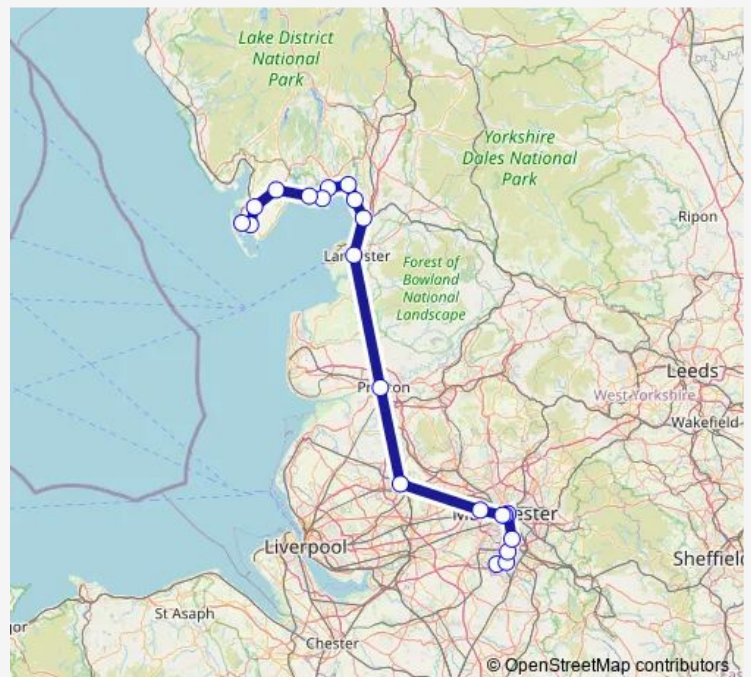

Ulverston

Dalton

Roose

Route schedule

Manchester Airport — Barrow-in-Furness

Monday —

Tuesday —

Wednesday —

Thursday —

Friday —

Saturday —

Sunday 10:33

Route info

Direction: Manchester Airport

Stops: 22

Trip Duration: 2 hour 32 min

■ Nt:Mia->Bif — NT train service from MIA to Bif

Direction

Manchester Airport — Barrow-in-Furness

21 stops

[Open route schedule](#)

Manchester Airport

Heald Green

East Didsbury

Friday 05:25-17:27

Saturday 05:24-17:28

Sunday 12:42-19:30

Route info

Direction: Manchester Airport

Stops: 21

Trip Duration: 2 hour 37 min

Direction