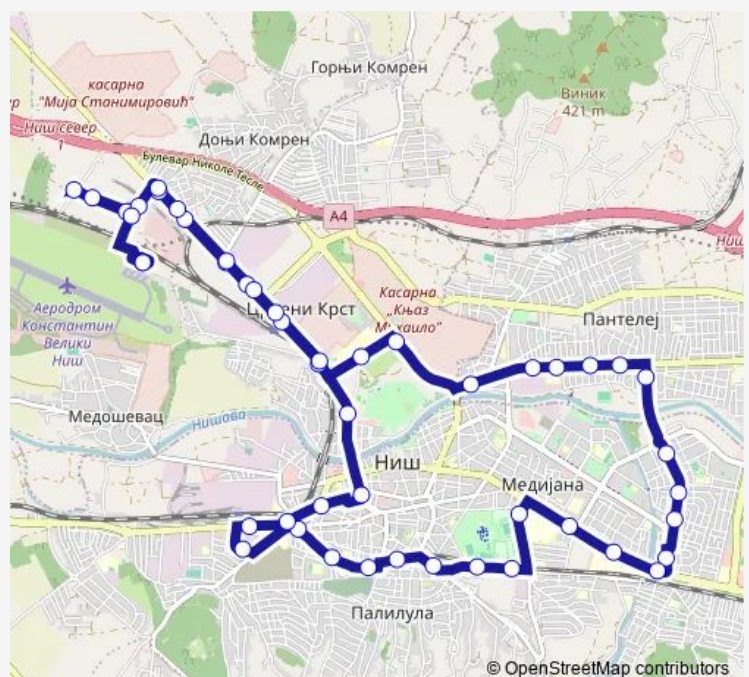

### Route schedule

Aerodrom — Aerodrom

Monday	06:55-21:56
Tuesday	06:55-21:56
Wednesday	06:55-21:56
Thursday	06:55-21:56
Friday	06:55-21:56
Saturday	07:20-21:20
Sunday	05:35-21:20

### Route info

Direction: Aerodrom

Stops: 49

Trip Duration: 1 hour 5 min

■ 34B — Aerodrom-Železnička stanica-Autobuska stanica -Aerodrom **BusMaps**

Đerdapska

Stonoteniski dom

Trošarina