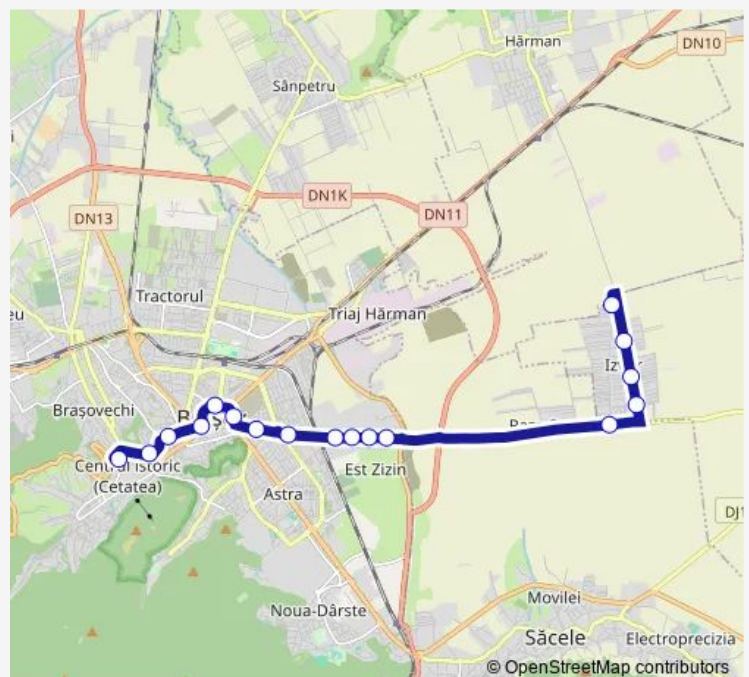

Liceul Meotă

Camera de Comer

Sanitas

Primărie

Livada Potei

Route schedule

Izvor Cap Linie — Livada Potei

Monday 05:45-22:29

Tuesday 05:45-22:29

Wednesday 05:45-22:29

Thursday 05:45-22:29

Friday 05:45-22:29

Saturday 06:35-21:54

Sunday 06:35-21:54

Route info

Direction: Izvor Cap Linie

Stops: 17

Trip Duration: 0 hour 30 min

34B — Izvor - Livada Potei

Direction

Livada Potei — Izvor Cap Linie

15 stops

[Open route schedule](#)

Livada Potei

Monday	06:18-23:00
Tuesday	06:18-23:00
Wednesday	06:18-23:00
Thursday	06:18-23:00
Friday	06:18-23:00
Saturday	07:08-22:25
Sunday	07:08-22:25

Route info

Direction: Livada Potei

Stops: 15

Trip Duration: 0 hour 23 min