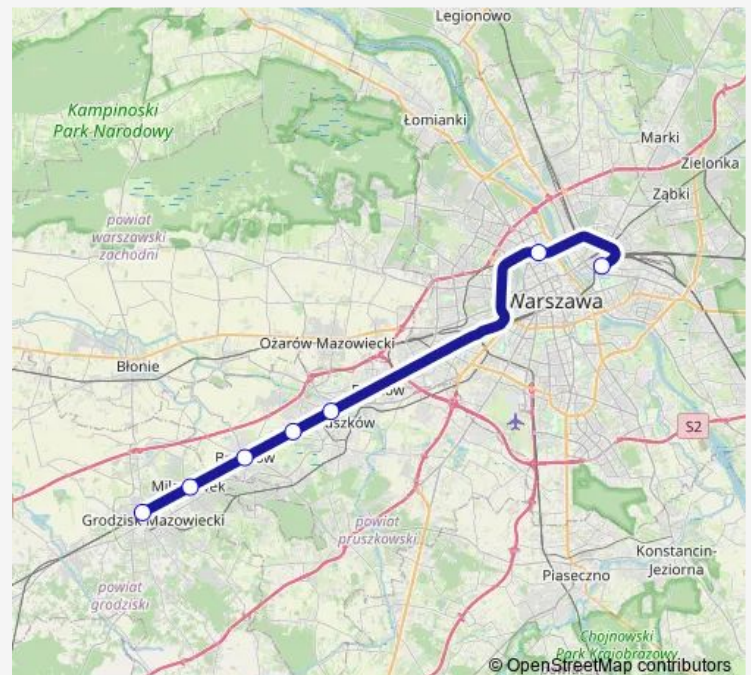

Rail RE10 Warszawa — Skierniewice (Przyspieszony)[Go to website](#)**Direction**

Warszawa Wschodnia — Grodzisk Mazowiecki

7 stops

[Open route schedule](#)

Warszawa Wschodnia

Warszawa Gdańska

Pruszków

Parzniew

Brwinów

Milanówek

Grodzisk Mazowiecki

Route schedule

Warszawa Wschodnia — Grodzisk Mazowiecki

Monday 00:33

Tuesday 00:33

Wednesday 00:33

Thursday 00:33

Friday 00:33

Saturday 00:33

Sunday 00:33

Route info

Direction: Warszawa Wschodnia

Stops: 7

Trip Duration: 0 hour 41 min

RE10 — Warszawa — Skierniewice (Przyspieszony)

RE10 Rail time schedules and route maps are available in an offline PDF at busmaps.com. Use the busmaps.com website to see live bus times, train schedule or subway schedule, and step-by-step directions for all public transit in Warsaw