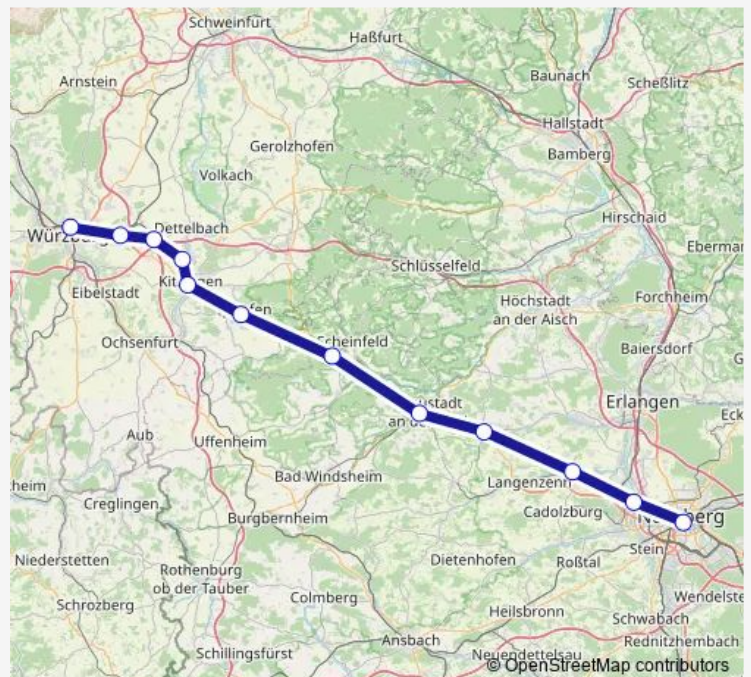

Friday 17:41

Saturday 17:41

Sunday 17:41

Route info

Direction: Würzburg Hbf

Stops: 12

Trip Duration: 1 hour 14 min

RE10