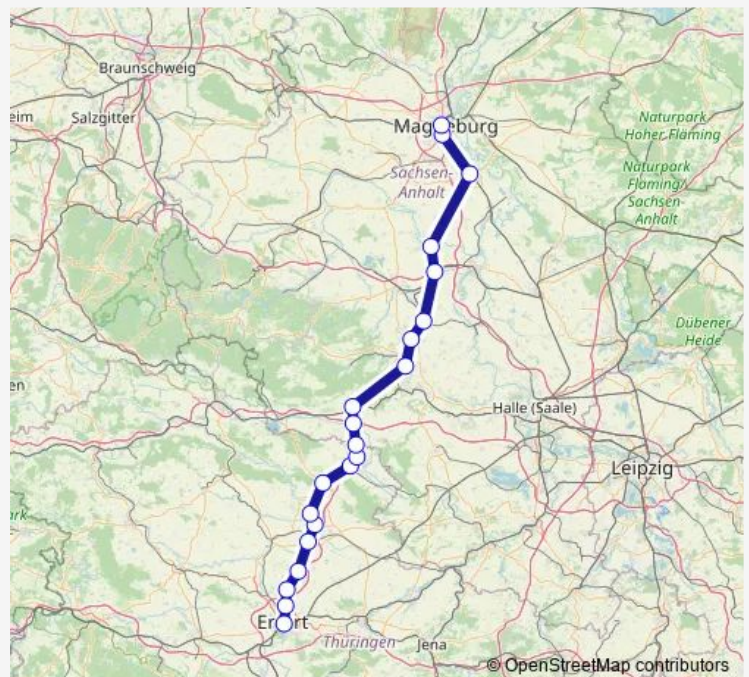

Großrudestedt

Stotternheim

Erfurt Hbf

Route schedule

Magdeburg Hbf — Erfurt Hbf

Monday 20:26

Tuesday 20:26

Wednesday 20:26

Thursday 20:26

Friday 20:26

Saturday 20:26

Sunday 20:26

Route info

Direction: Magdeburg Hbf

Stops: 21

Trip Duration: 2 hour 39 min

■ Re10

BusMaps

Direction

Sangerhausen — Erfurt Hbf

15 stops

[Open route schedule](#)

Sangerhausen

Oberröblingen

Voigtstedt

Artern

Reinsdorf (bei Artern)

Bretleben

Heldrungen

Etzleben

Griefstedt

Leubingen