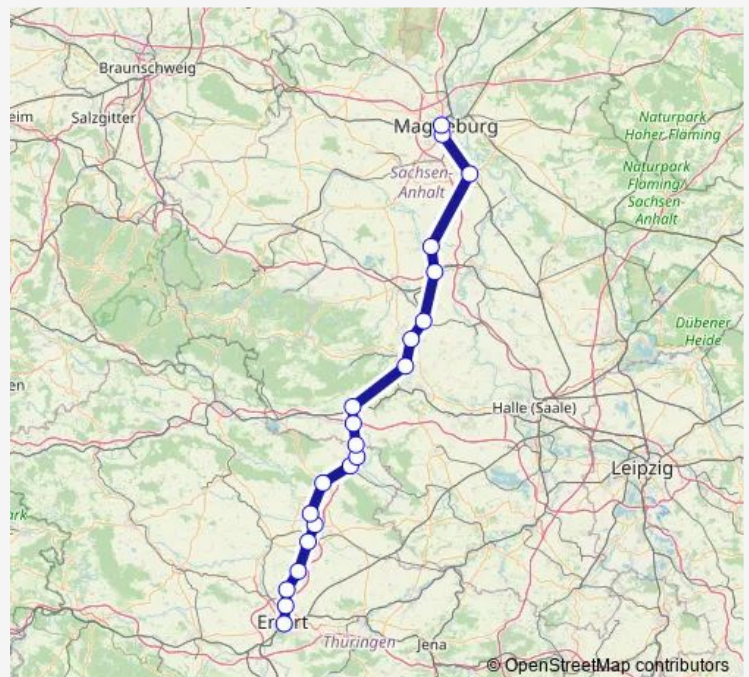

Großrudestedt

Stotternheim

Erfurt Hbf

Route schedule

Magdeburg Hbf — Erfurt Hbf

Monday 20:26

Tuesday 20:26

Wednesday 20:26

Thursday 20:26

Friday 20:26

Saturday 20:26

Sunday 20:26

Route info

Direction: Magdeburg Hbf

Stops: 21

Trip Duration: 2 hour 39 min

RE10

BusMaps

Direction

Sangerhausen — Erfurt Hbf

15 stops

[Open route schedule](#)

Sangerhausen

Oberröblingen

Voigtstedt

Artern

Reinsdorf (bei Artern)

Bretleben

Heldrungen

Etzleben

Griefstedt

Leubingen