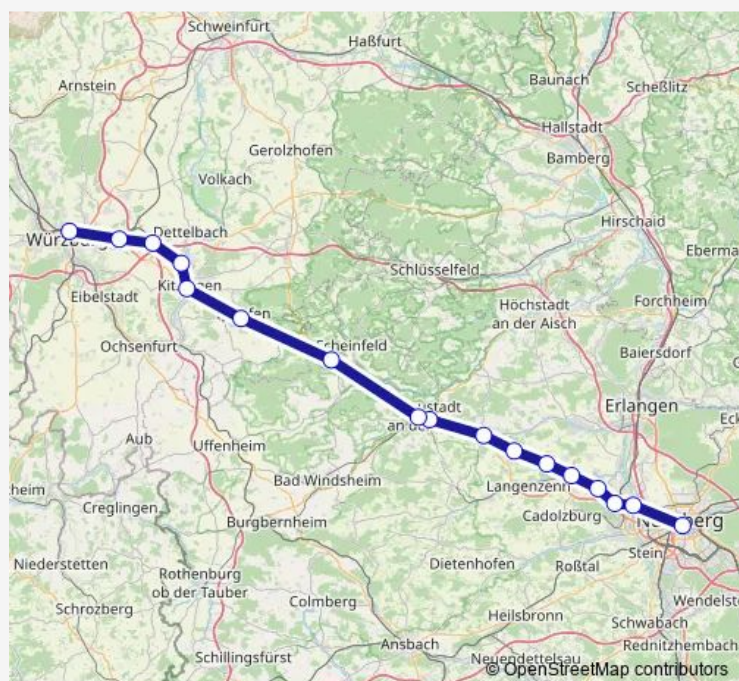

### Route schedule

Kitzingen — Würzburg Hbf

Monday 07:26-18:42

Tuesday 07:26-18:42

Wednesday 07:26-18:42

Thursday 07:26-18:42

Friday 07:26-18:42

Saturday —

### Route info

Direction: Kitzingen

Stops: 5

Trip Duration: 0 hour 20 min

■ RE10

BusMaps