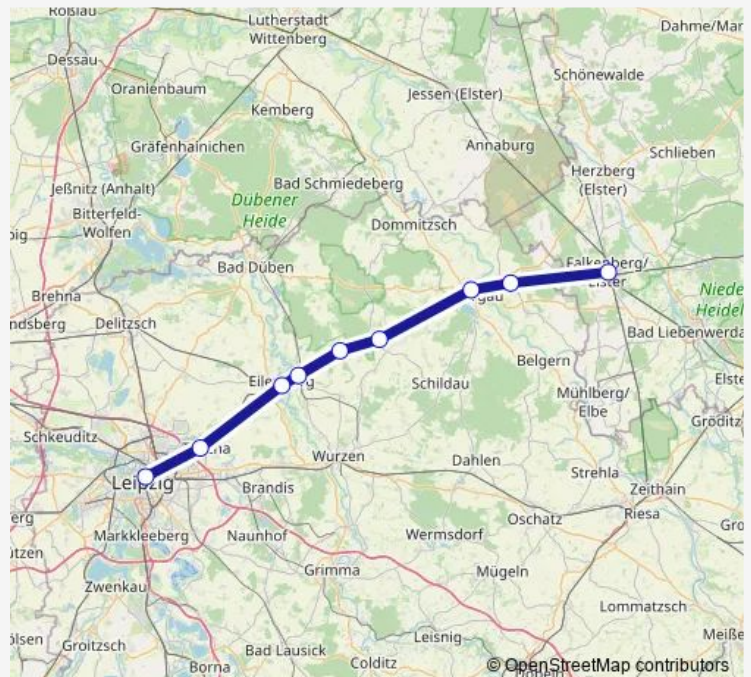

### Direction

undefined — undefined

0 stops

[Open route schedule](#)

### Route schedule

undefined — undefined

Monday 05:57-21:59

Tuesday 05:57-21:59

Wednesday 05:57-21:59

Thursday 05:57-21:59

Friday 05:57-21:59

Saturday 05:57-21:59

### Route info

Direction:

Stops: 0

Trip Duration: – min

RE10 — Regionalexpress Re10