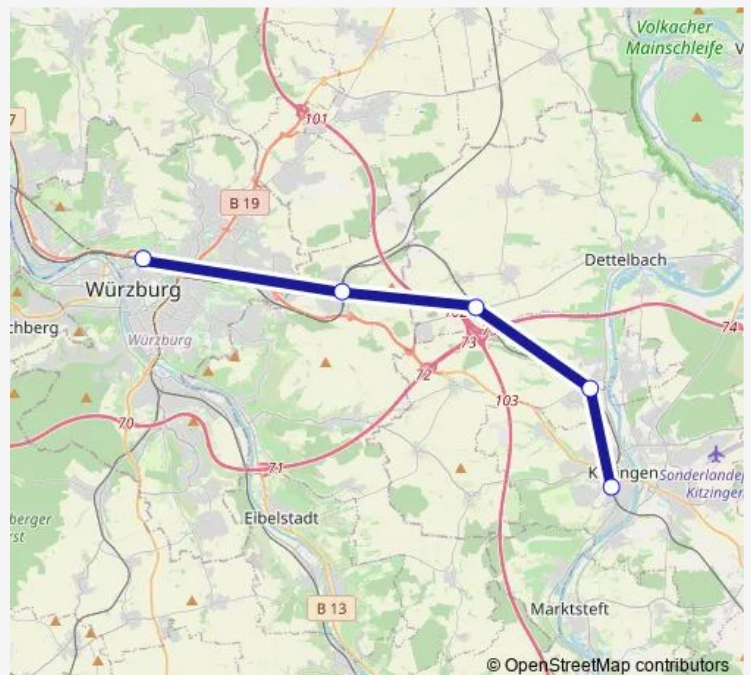

### Direction

undefined — undefined

0 stops

[Open route schedule](#)

### Route schedule

undefined — undefined

Monday 05:55

Tuesday 05:55

Wednesday 05:55

Thursday 05:55

Friday 05:55

Saturday —

### Route info

Direction:

Stops: 0

Trip Duration: — min

RE10

## Direction

Würzburg Hbf — Kitzingen

5 stops

[Open route schedule](#)

Würzburg Hbf

Rottendorf

Dettelbach Bahnhof

Buchbrunn-Mainstockheim