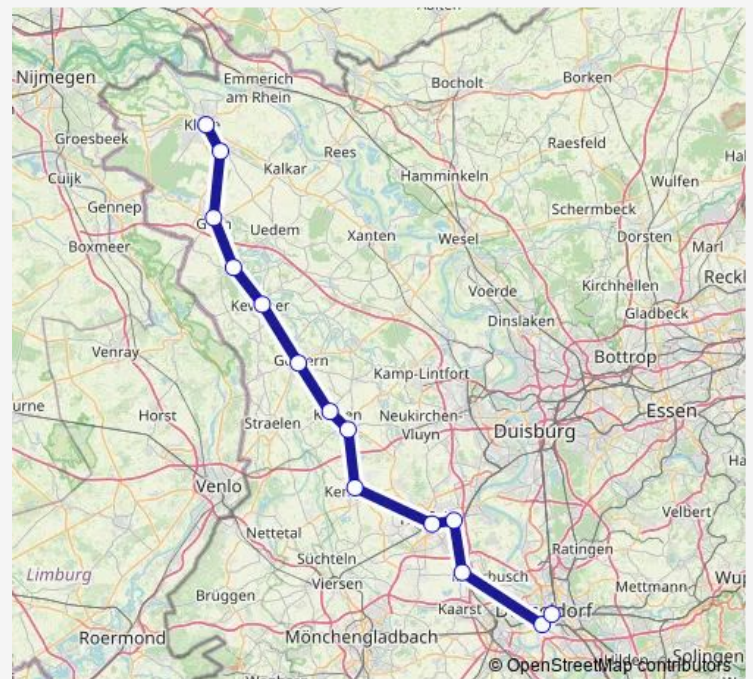

D-Bilk S

Düsseldorf Hbf

### Route schedule

Kleve Bahnhof — Düsseldorf Hbf

Monday 06:24-22:24

Tuesday 06:24-22:24

Wednesday 06:24-22:24

Thursday 06:24-22:24

Friday 06:24-23:54

Saturday 06:24-23:54

### Route info

Direction: Kleve Bahnhof

Stops: 14

Trip Duration: 1 hour 29 min

RE10