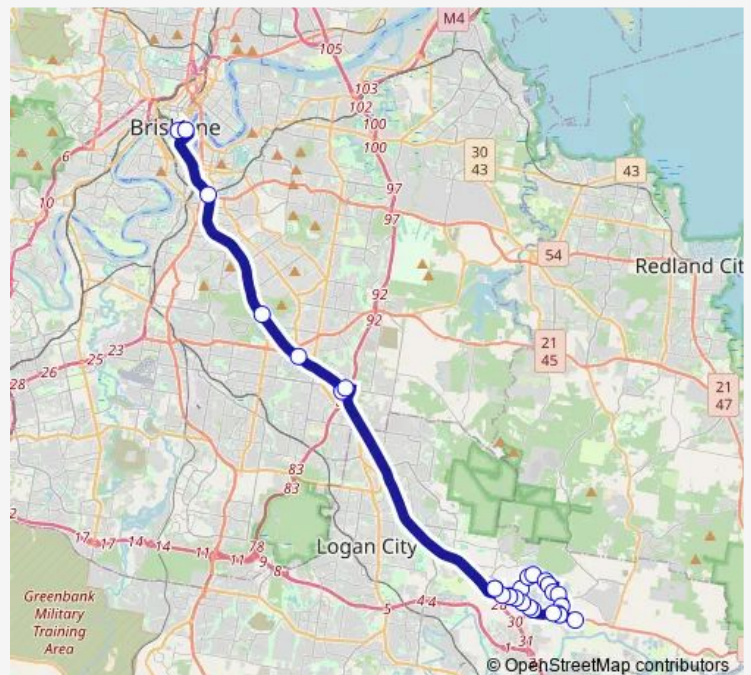

Bryants Rd at Anakie Drive

Bryants Rd near Torres St

Bryants Rd near Park Lane

Bryants Rd near Plantain Rd

Bryants Rd near Oliver St

Bryants Rd near Belbora Rd

**Route schedule**

Loganholme, stop H — Edward Street Stop 145

Monday 06:12-07:31

Tuesday 06:12-07:31

Wednesday 06:12-07:31

Thursday 06:12-07:31

Friday 06:12-07:31

Saturday —

Sunday —

**Route info**

Direction: Loganholme, stop H

Stops: 28

Trip Duration: 1 hour 13 min

571 — Brisbane City - Loganholme

Loganholme, stop D

Eight Mile Plains station, platform 1

Upper Mt Gravatt station, platform 1

Griffith University station, platform 1

## Route info

Direction: Elizabeth Street Stop 82

Stops: 29

Trip Duration: 1 hour 7 min

Bryants Rd near Plantain Rd

Bryants Rd near Oliver St

Bryants Rd near Belbora Rd

Loganholme, stop H