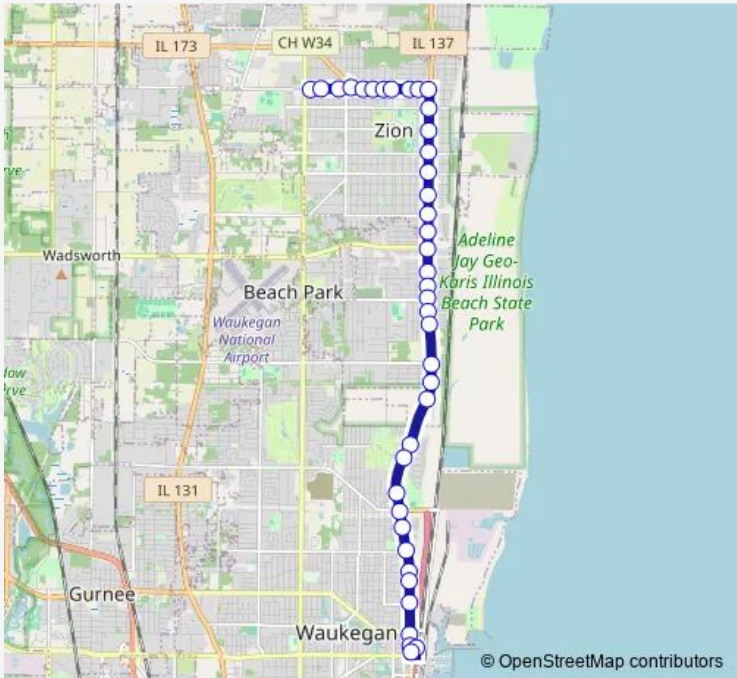

Go to website

**Direction**  
 Joppa Ave & 21st St — Sheridan Rd & Washington St  
 40 stops  
[Open route schedule](#)

- Joppa Ave & 21st St
- 21st St & Jethro Ave
- 21st St & Hebron Ave
- 21st St & Gillead Ave
- 21st St & Gideon Ave
- 21st St & Gabriel Ave
- 21st St & Ezekiel Ave
- 21st St & Bethesda Blvd (W)
- 21st St & Enoch Ave / Garnett Ave
- 21st St & Emmaus Ave
- 21st St & Sheridan Rd
- Sheridan Rd & 23rd St
- Sheridan Rd & Shiloh Blvd (S)
- Sheridan Rd & 27th St
- Sheridan Rd & 29th St
- Sheridan Rd & 31st St
- Sheridan Rd & 33rd St
- 3500 Sheridan Rd
- Sheridan Rd & Wadsworth Rd
- Sheridan Rd & Talmadge Ave / Michigan Blvd
- Sheridan Rd & Chaney Ave / S Beach Park Dr

Route schedule  
 Joppa Ave & 21st St — Sheridan Rd & Washington St

Monday	06:29-20:41
Tuesday	06:29-20:41
Wednesday	06:29-20:41
Thursday	06:29-20:41
Friday	06:29-20:41
Saturday	08:28-19:28
Sunday	10:28-19:48

Route info  
 Direction: Joppa Ave & 21st St  
 Stops: 40  
 Trip Duration: 0 hour 28 min

Sheridan Rd & Beach Rd

Sheridan Rd & Beach Pl / Beach Rd

Sheridan Rd & Suddard Pl

Sheridan Rd & Yorkhouse Rd

Sheridan Rd & Hendee Rd

## Route info

Direction: Sheridan Rd &amp; Washington St

Stops: 33

Trip Duration: 0 hour 21 min

27th St & Sheridan Rd (at Elisha Ave)

27th St & Eshcol Ave

27th St & Bethel Blvd (West)

27th St & Ezra Ave