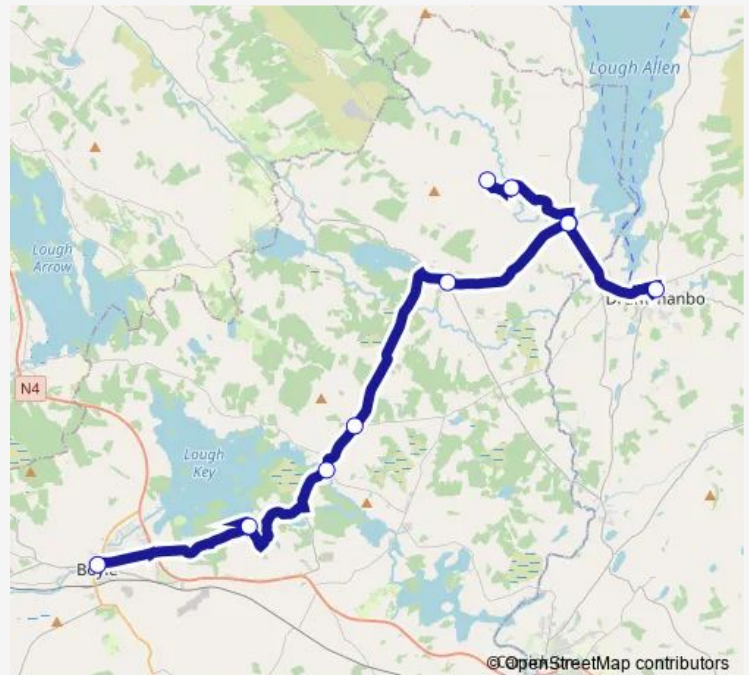

Route schedule

Boyle — Arigna Mines

Monday 11:00-17:30

Tuesday 11:00-17:30

Wednesday 11:00-17:30

Thursday 11:00-17:30

Friday 11:00-17:30

Saturday 11:00-17:30

Sunday 11:00-17:30

Route info

Direction: Boyle

Stops: 10

Trip Duration: 0 hour 55 min

571 — Carrownanalt, Mining Experience Car Park - Boyle

Direction

Arigna Mines — Boyle

10 stops

[Open route schedule](#)

Arigna Mines

Arigna

Mountallen

Drumshanbo

Mountallen

Keadue

Wednesday 08:04-16:30

Thursday 08:04-16:30

Friday 08:04-16:30

Saturday 08:04-16:30

Sunday 08:04-16:30

Route info

Direction: Arigna Mines

Stops: 10