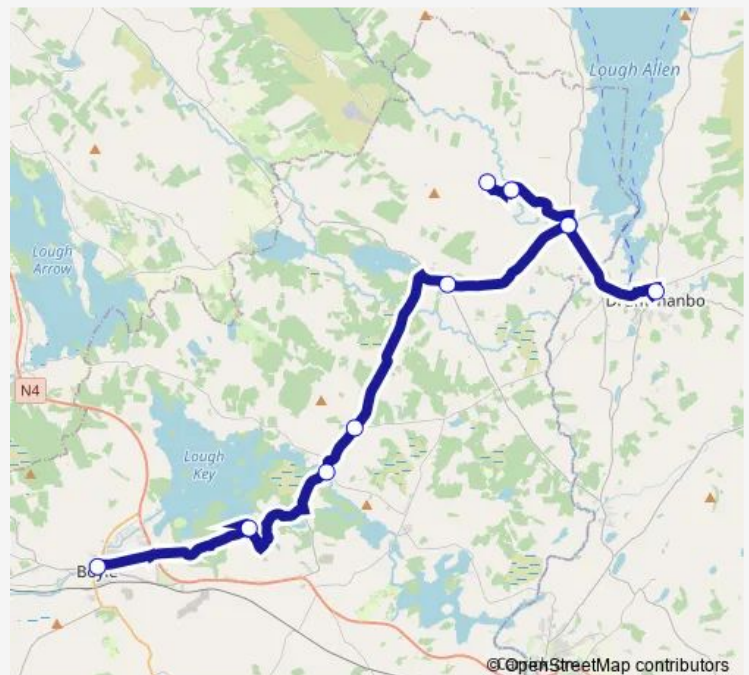

Route schedule

Boyle — Arigna Mines

Monday 11:00-17:30

Tuesday 11:00-17:30

Wednesday 11:00-17:30

Thursday 11:00-17:30

Friday 11:00-17:30

Saturday 11:00-17:30

Sunday 11:00-17:30

Route info

Direction: Boyle

Stops: 10

Trip Duration: 0 hour 55 min

571 — Carrownanalt, Mining Experience Car Park - Boyle

Direction

Arigna Mines — Boyle

10 stops

[Open route schedule](#)

Arigna Mines

Arigna

Mountallen

Drumshanbo

Mountallen

Keadue

Wednesday 08:04-16:30

Thursday 08:04-16:30

Friday 08:04-16:30

Saturday 08:04-16:30

Sunday 08:04-16:30

Route info

Direction: Arigna Mines

Stops: 10