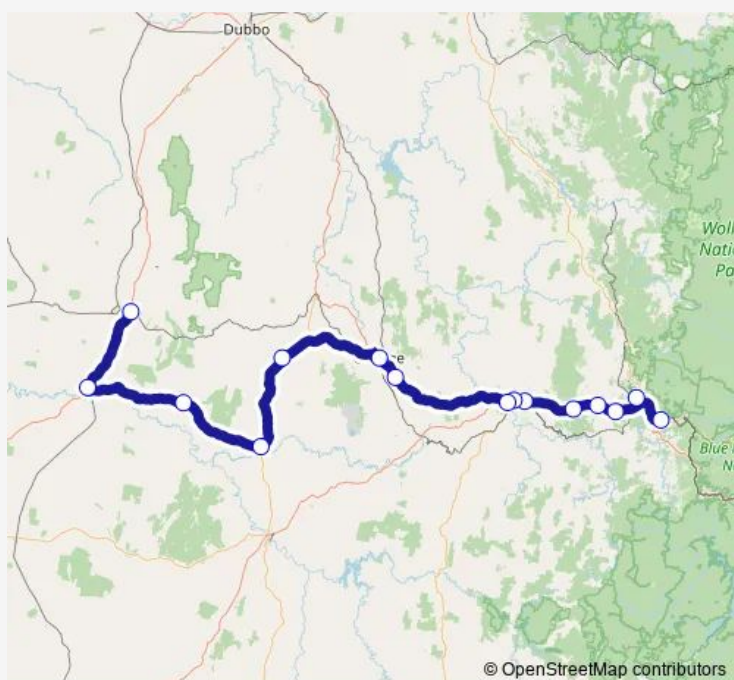

Barton Av Before Pipers Flat Rd

Great Western Hwy Before Old Western Rd

Great Western Hwy Opp Sunny Corner Rd

Great Western Hwy Opp Yetholme Dr

Raglan Coach Stop, Great Western Hwy

59 Sydney Rd

Bathurst Station, Coach Stop

4612 Mitchell Hwy

Orange Station, Coach Bay 1

Main St Before Smith St

Blatchford St After Gaskill St

Broad St After North St

Forbes Station, Coach Stop

Parkes Station, Coach Stop

Route schedule

Lithgow Station, Railway Pde, Bay 1 — Parkes Station, Coach Stop

Monday	17:20
Tuesday	17:20
Wednesday	17:20
Thursday	17:20
Friday	17:20
Saturday	—
Sunday	17:25-17:37

Route info

Direction: Lithgow Station, Railway Pde, Bay 1

Stops: 15

Trip Duration: 4 hour 15 min

571 — Lithgow to Parkes

571 Regional Coach Service time schedules and route maps are available in an offline PDF at busmaps.com. Use the busmaps.com website to see live bus times, train schedule or subway schedule, and step-by-step directions for all public transit in Bathurst