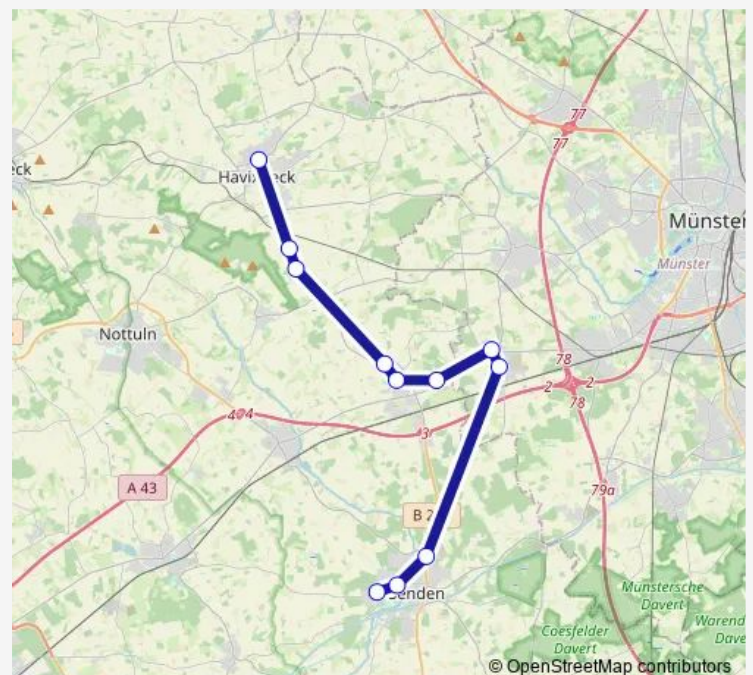

### Direction

Havixbeck, Baumberge Sporthalle — Senden, Am Mühlenbach

10 stops

[Open route schedule](#)

Havixbeck, Baumberge Sporthalle

Bösensell, Kley (Waage)

Bösensell, Schürbusch

Bösensell, Schule

Münster Dülmener Straße

Münster Am Kämpken

Münster Alba. Sendener Stiege

Senden, Huxburg

Senden, Bulderner Str.

Senden, Am Mühlenbach

### Route schedule

Havixbeck, Baumberge Sporthalle — Senden, Am Mühlenbach

Monday 16:05

Tuesday 13:35

Wednesday 16:05

Thursday 16:05

Friday 13:35-15:25

Saturday —

### Route info

Direction: Havixbeck, Baumberge Sporthalle

Stops: 10

Trip Duration: 0 hour 40 min

■ 571 — Am Mühlenbach - Baumberge Sporthalle