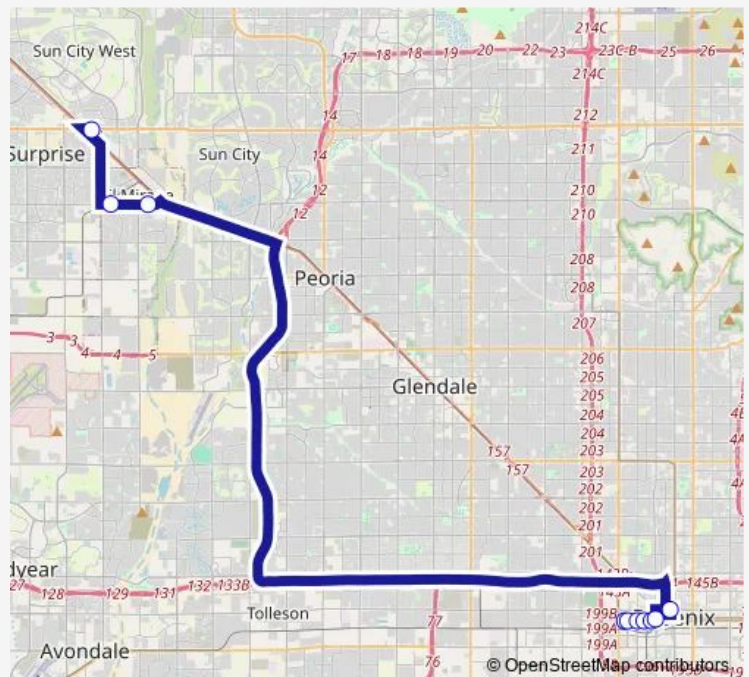

### Direction

Jefferson St & 1700 West — Surprise Pnr

10 stops

[Open route schedule](#)

Jefferson St & 1700 West

Jefferson St & 17th Av

Jefferson St & 15th Av

Jefferson St & 12th Av

### Route schedule

Jefferson St & 1700 West — Surprise Pnr

Monday 16:08-17:09

Tuesday 16:08-17:09

Wednesday 16:08-17:09

Thursday 16:08-17:09

Friday 16:08-17:09

Saturday —

### Route info

Direction: Jefferson St & 1700 West

Stops: 10

Trip Duration: 1 hour 30 min

571 — Surprise Express

**Direction**

Surprise Pnr — Adams St &amp; 18th Av

11 stops

## Route schedule

Surprise Pnr — Adams St &amp; 18th Av

Monday 05:40-06:30

Tuesday 05:40-06:30

Wednesday 05:40-06:30

Thursday 05:40-06:30

Friday 05:40-06:30

Saturday —