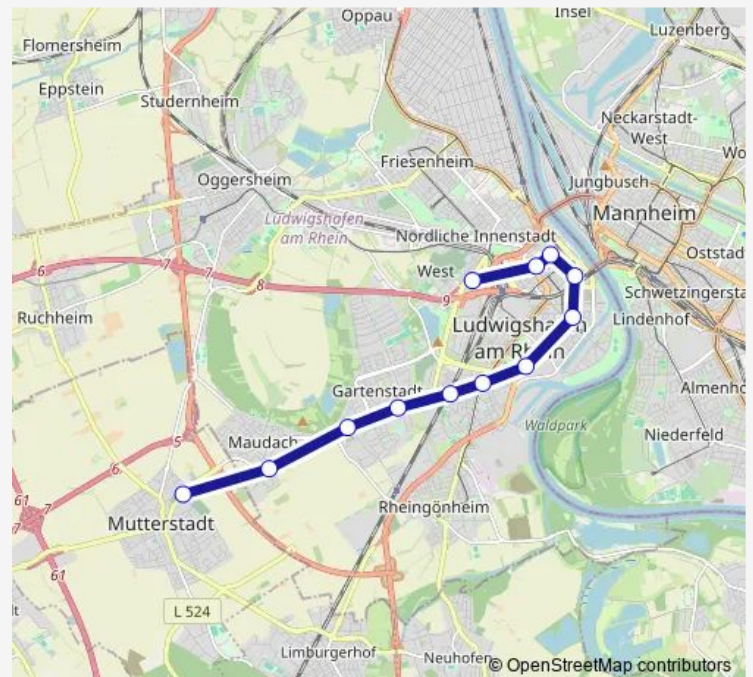

Monday 17:11-18:11

Tuesday 17:11-18:11

Wednesday 17:11-18:11

Thursday 17:11-18:11

Friday 17:11-18:11

Saturday —

Sunday —

Route info

Direction:

Stops: 0

Trip Duration: — min

571 — Mutterstadt Friedhof - null

Direction

Mutterstadt Friedhof — LU Jägerstraße

12 stops

[Open route schedule](#)

Route info

Direction: Mutterstadt Friedhof

Stops: 12

Trip Duration: 0 hour 26 min

Direction

Val.-Bauer-Siedlung — Mutterstadt Friedhof

12 stops

[Open route schedule](#)

Friday 07:37

Saturday —

Sunday —

Route info

Direction: Mutterstadt Friedhof

Stops: 8

Trip Duration: 0 hour 16 min

Direction