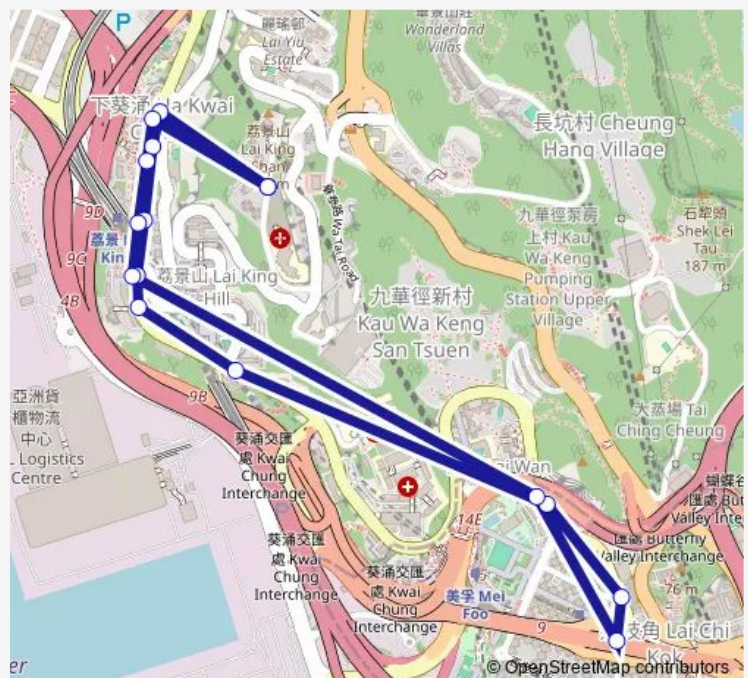

LAI KING HILL ROAD, OUTSIDE YIN LAI COURT SHOPPING CENTRE

LAI KING HILL ROAD, OUTSIDE YAT KING HOUSE

LAI KING HILL ROAD, OUTSIDE WO KING HOUSE

Route schedule

LAI KONG STREET, NEAR HIGHLAND PARK BLOCK 4
— LAI KONG STREET, NEAR HIGHLAND PARK BLOCK 4

Monday 05:45-22:30

Tuesday 05:45-22:30

Wednesday 05:45-22:30

Thursday 05:45-22:30

Friday 05:45-22:30

Saturday 05:45-22:30

Sunday 05:45

Route info

Direction: LAI KONG STREET, NEAR HIGHLAND PARK BLOCK 4

Stops: 16

Trip Duration: 0 hour 25 min

■ 90M — LAI King Headland - MEI FOO Station (Circular)

90M Bus time schedules and route maps are available in an offline PDF at busmaps.com. Use the busmaps.com website to see live bus times, train schedule or subway schedule, and step-by-step directions for all public transit in Tsuen Wan