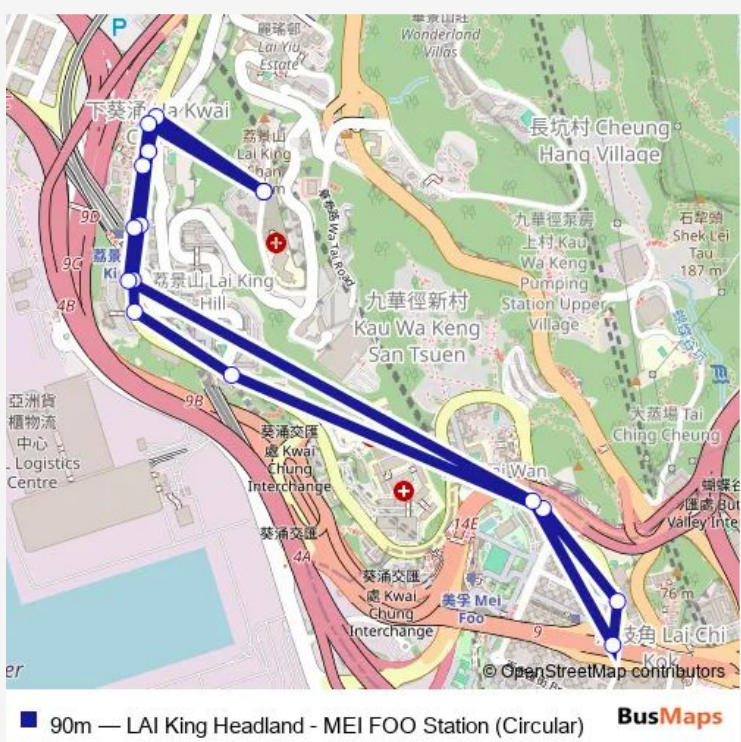

Bus 90m LAI King Headland - MEI FOO Station (Circular)

[Go to website](#)

Direction
 LAI Kong Street, Near Highland Park Block 4 — LAI Kong Street, Near Highland Park Block 4

16 stops

[Open route schedule](#)

- LAI Kong Street, Near Highland Park Block 4
- LAI King Hill Road Opposite WO King House LAI King Estate|Lai King Hill Road, Opposite WO King House
- LAI King Hill Road, Near YAT King House, LAI King Estate
- LAI King Hill Road, Opposite YIN LAI Court Shopping Centre
- LAI King Hill Road Outside House NO. 201
- LAI King Hill Road, Near LAI King Community Hall
- LAI King Hill Road, Opposite Winifred Mary Cheung Morninghope School
- LAI WAN Road, Opposite TO LAI CHI KOK Park Sports Centre
- MEI LAI Road, Near MEI FOO SUN Chuen Phase 6
- MEI LAI Road, Near MEI FOO BUS Terminus|Mei LAI Road, Near MEI FOO BUS Terminus
- LAI WAN Road, Near LAI CHI KOK Park Sports Centre
- LAI King Hill Road, Near ON King House (Block 6), LAI King Estate
- LAI King Hill Road, Outside YIN LAI Court Shopping Centre
- LAI King Hill Road, Outside YAT King House
- LAI King Hill Road, Outside WO King House
- LAI Kong Street, Near Highland Park Block 4

Route schedule
 LAI Kong Street, Near Highland Park Block 4 — LAI Kong Street, Near Highland Park Block 4

Monday	05:45-22:30
Tuesday	05:45-22:30
Wednesday	05:45-22:30
Thursday	05:45-22:30
Friday	05:45-22:30
Saturday	05:45-22:30
Sunday	05:45

Route info

Direction: LAI Kong Street, Near Highland Park Block 4

Stops: 16

Trip Duration: 0 hour 25 min

90m Bus time schedules and route maps are available in an offline PDF at busmaps.com. Use the busmaps.com website to see live bus times, train schedule or subway schedule, and step-by-step directions for all public transit in Tsuen Wan