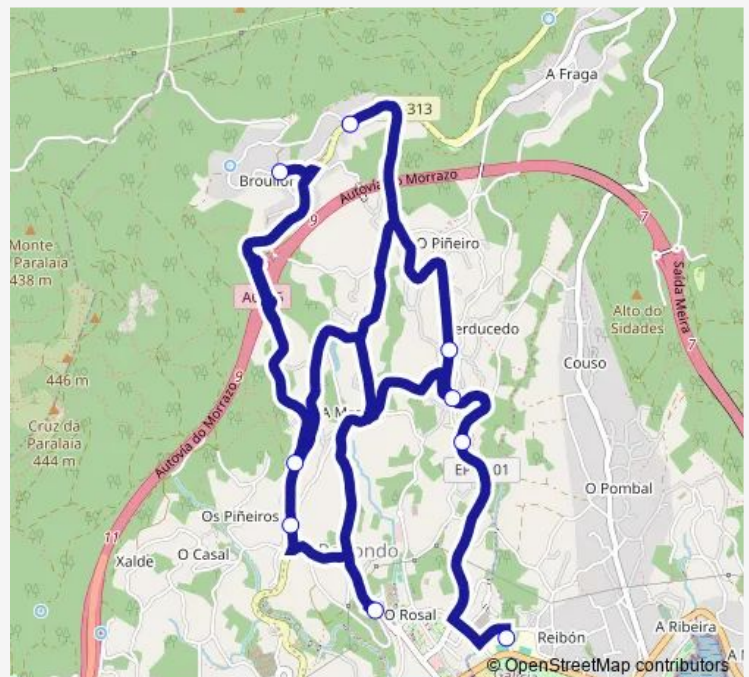

Bus XG625027 Ceip de Seara-Villarosa

[Go to website](#)

Direction

Vila Rosa — CEIP de Seara

9 stops

[Open route schedule](#)

Vila Rosa

Costa Grande

Vila Rosa — CEIP de Seara

Monday 08:42

Tuesday 08:42

Wednesday 08:42

Thursday 08:42

Friday 08:42

Saturday —

Sunday —

Route info

Direction: Vila Rosa

Stops: 9

Trip Duration: 0 hour 25 min

XG625027 — Ceip de Seara-Villarosa

Direction

CEIP de Seara — Vila Rosa

9 stops

Costa Grande

Vila Rosa

Route schedule

CEIP de Seara — Vila Rosa

Monday	14:20
Tuesday	14:20
Wednesday	14:20
Thursday	14:20
Friday	14:20
Saturday	—
Sunday	—

Route info

Direction: CEIP de Seara

Stops: 9