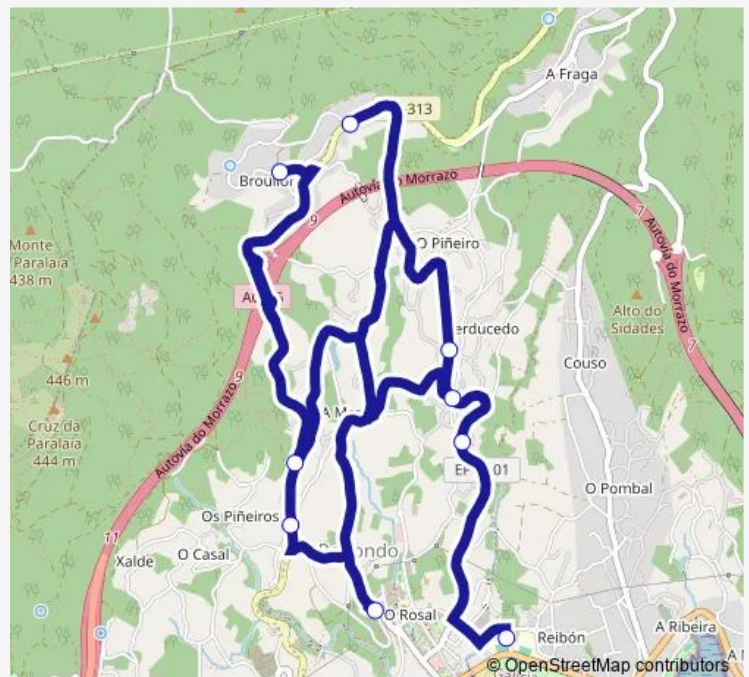

### Route schedule

Vila Rosa — Ceip de Seara

Monday 08:42

Tuesday 08:42

Wednesday 08:42

Thursday 08:42

Friday 08:42

Saturday —

### Route info

Direction: Vila Rosa

Stops: 9

Trip Duration: 0 hour 25 min

Xg625027 — Ceip de Seara-Villarosa

## Route schedule

Ceip de Seara — Vila Rosa

Monday	14:20
Tuesday	14:20
Wednesday	14:20
Thursday	14:20
Friday	14:20
Saturday	—
Sunday	—

## Route info

Direction: Ceip de Seara

Stops: 9

Trip Duration: 0 hour 25 min

Xg625027 Bus time schedules and route maps are available in an offline PDF at [busmaps.com](https://busmaps.com). Use the [busmaps.com](https://busmaps.com) website to see live bus times, train schedule or subway schedule, and step-by-step directions for all public transit in Moana