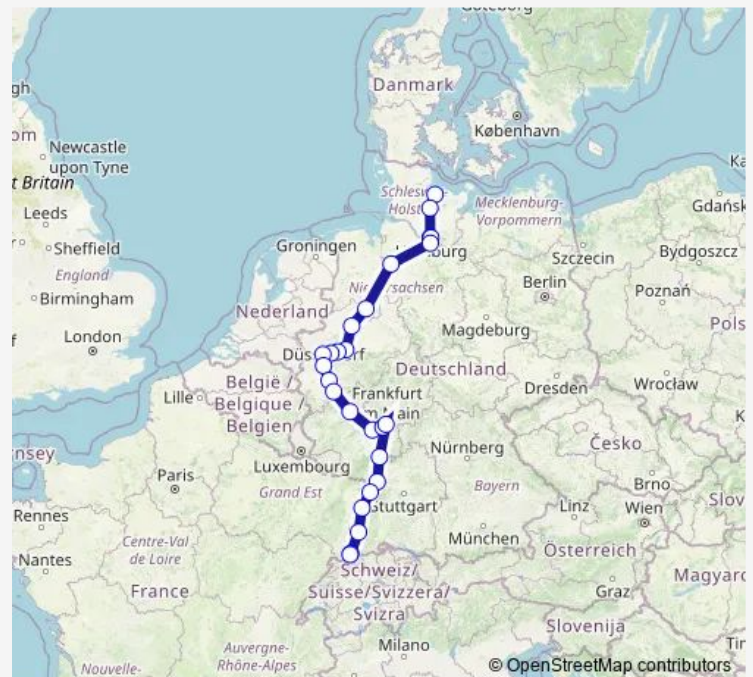

Direction

Kiel Hbf — Basel Sbb

25 stops

[Open route schedule](#)

Kiel Hbf

Neumünster

Hamburg Dammtor

Hamburg Hbf

Hamburg-Harburg

Bremen Hbf

Osnabrück Hbf

Münster(Westf)Hbf

Dortmund Hbf

Essen Hbf

Duisburg Hbf

Düsseldorf Hbf

Köln Hbf

Bonn-Beuel

Koblenz Hbf

Mainz Hbf

Frankfurt(M) Flughafen Fernbf

Frankfurt(Main)Hbf

Mannheim Hbf

Karlsruhe Hbf

Baden-Baden

Route schedule

Kiel Hbf — Basel Sbb

Monday 18:38

Tuesday 18:38

Wednesday 18:38

Thursday 18:38

Friday 18:38

Saturday 18:38

Sunday —

Route info

Direction: Kiel Hbf

Stops: 25

Trip Duration: 11 hour 44 min