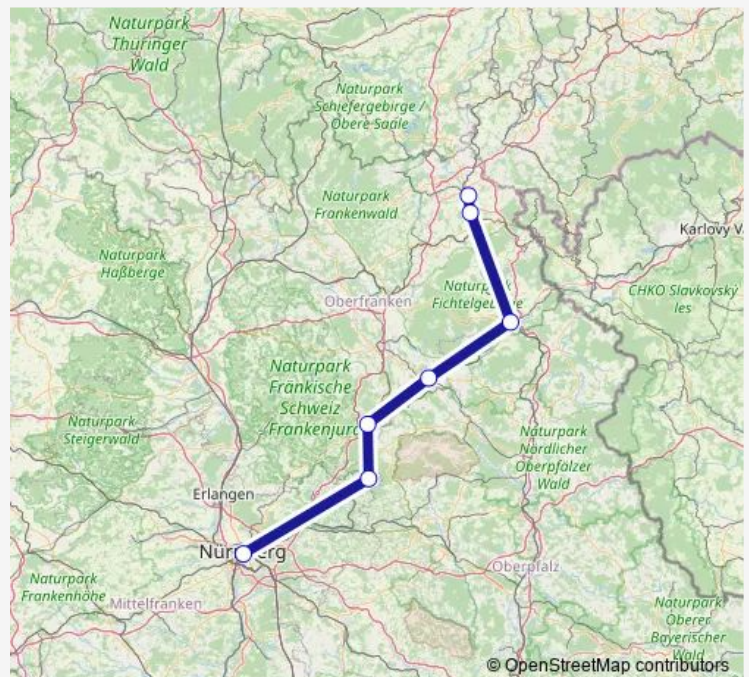

Regional Rail Service Re31

[Go to website](#)

Direction

Hof Hbf — Nürnberg Hbf

7 stops

[Open route schedule](#)

Hof Hbf

Oberkotzau

Marktrechwitz

Kirchenlaibach

Pegnitz

Neuhaus (Pegnitz)

Nürnberg Hbf

Route schedule

Hof Hbf — Nürnberg Hbf

| | |
|-----------|-------|
| Monday | 13:40 |
| Tuesday | 13:40 |
| Wednesday | 13:40 |
| Thursday | 13:40 |
| Friday | 13:40 |
| Saturday | 13:40 |
| Sunday | 13:40 |

Route info

Direction: Hof Hbf

Stops: 7

Trip Duration: 1 hour 40 min

■ Re31

BusMaps

Direction

Nürnberg Hbf — Hof Hbf