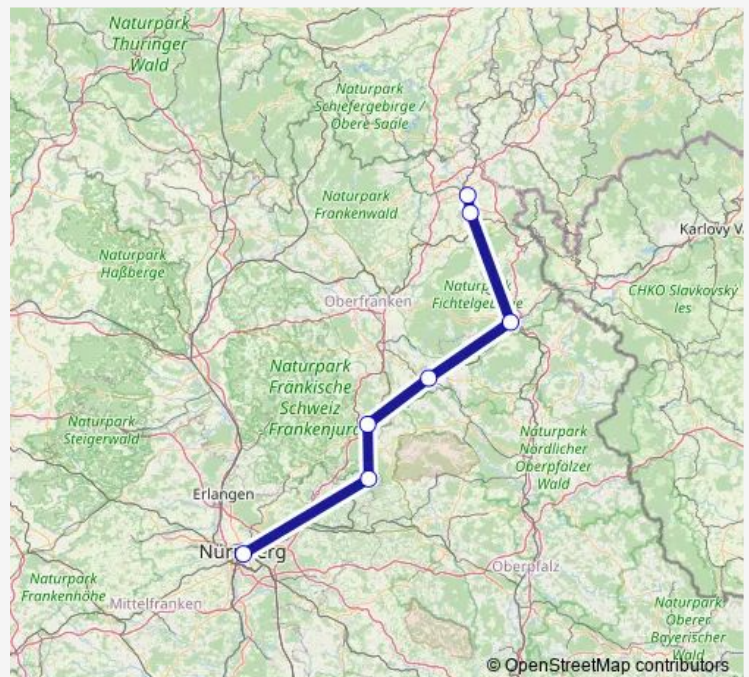

Tuesday 13:40

Wednesday 13:40

Thursday 13:40

Friday 13:40

Saturday 13:40

Sunday 13:40

Route info

Direction: Hof Hbf

Stops: 7

Trip Duration: 1 hour 40 min

RE31

Direction

Nürnberg Hbf — Hof Hbf

11 stops

[Open route schedule](#)

Nürnberg Hbf