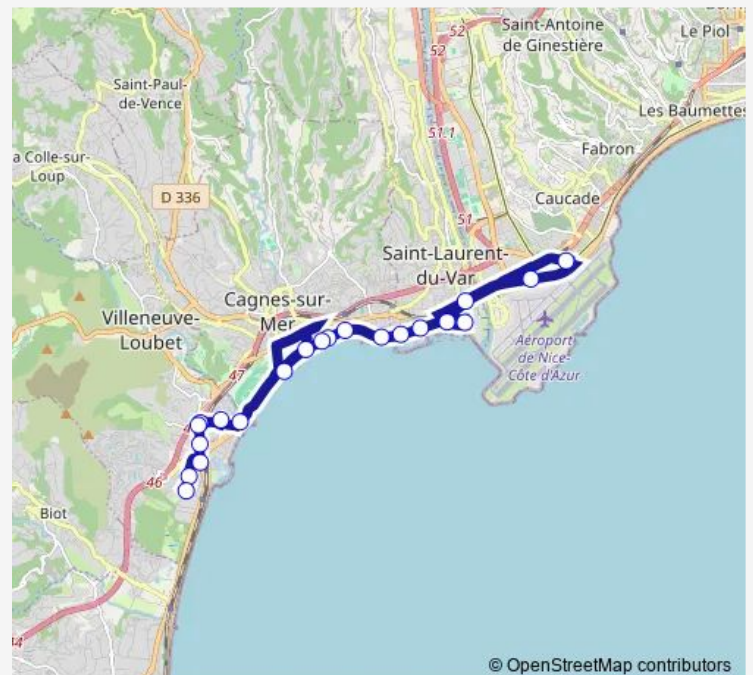

Grand large

Les Drapeaux

France Outremer

Avenue des Rives

Les Deux Rives

Baumettes

Le Loubet Marina

Les Cavaliers

## Route schedule

Parc Phoenix — Les Maurettes

Monday 06:45-19:20

Tuesday 06:45-19:20

Wednesday 06:45-19:20

Thursday 06:45-19:20

Friday 06:45-19:20

Saturday 07:30-19:20

## Route info

Direction: Parc Phoenix

Stops: 21

Trip Duration: 0 hour 32 min

© OpenStreetMap contributors