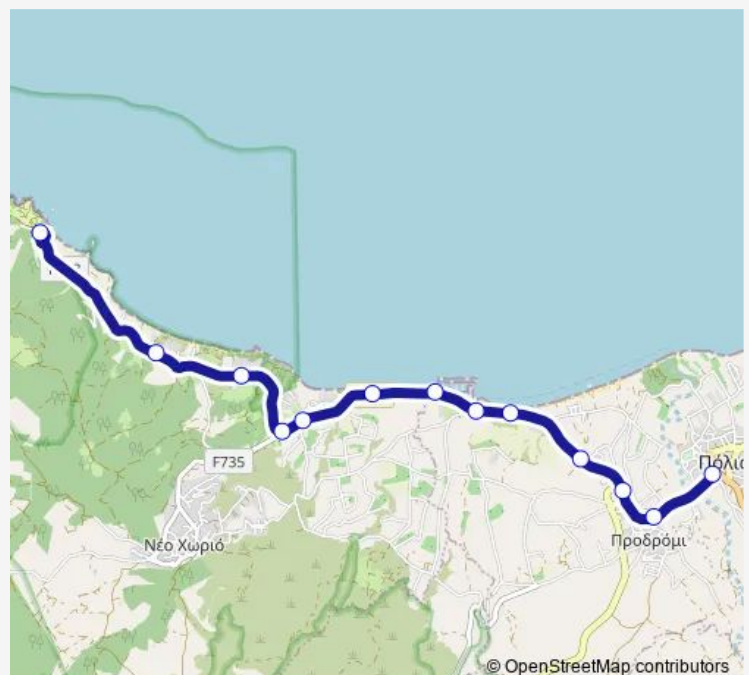

Vas. Stasioikou A` Ave. - Efesou

Vas. Stasioikou A` Ave. - 1st Stop

Agios Georgios Church 1

Akamantos Ave. - Georgiou Chatzigianni

Akamantos Ave. - 1st Stop

Latsi Marina - Parking Place 1

Latsi Marina 1

Latsi Beach 1

1st Stop Neo Chorio Pafou

3rd Stop Neo Chorio Pafou

Anassa Hotel 1

Latsi - Loutra Afroditis Road - 1st Stop

Aphrodite`s Baths

Route schedule

Polis Chrysochous Bus Station — Aphrodite`s Baths

Monday	06:00-18:00
Tuesday	06:00-18:00
Wednesday	06:00-18:00
Thursday	06:00-18:00
Friday	06:00-18:00
Saturday	06:00-18:00
Sunday	06:00-18:00

Route info

Direction: Polis Chrysochous Bus Station

Stops: 14

Trip Duration: 0 hour 30 min

Direction

Aphrodite`s Baths — Polis Chrysochous Bus Station

13 stops

[Open route schedule](#)

Tuesday 06:30-18:30

Wednesday 06:30-18:30

Thursday 06:30-18:30

Friday 06:30-18:30

Saturday 06:30-18:30

Sunday 06:30-18:30

Route info

Direction: Aphrodite`s Baths