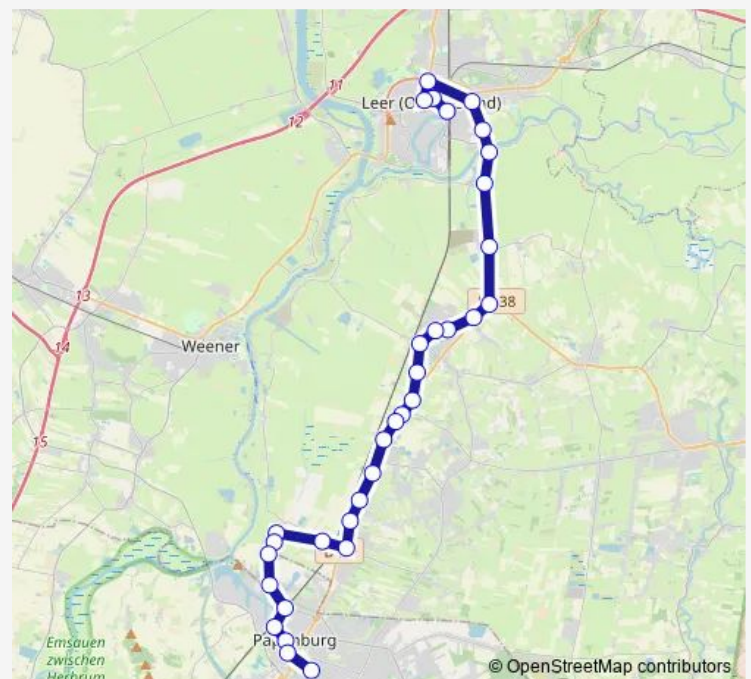

Vinte, Reyering, Mast 1

Vinte, Langelage, Mast 1

Vinte, Ahrens, Mast 1

Vinte, Grüter, Mast 2

Vinte, Determann, Mast 1

Vinte, Abzwg.Seeste, Mast 1

Vinte, Sönkenort, Mast 1

Limbergen, Unterm Esch, Mast 2

Limbergen, Peters, Mast 2

Limbergen, Abing, Mast 1

### Route schedule

Neuenkirchen, Schule, Mast 3 — Limbergen, Abing, Mast 1

Monday 12:10

Tuesday 12:10

Wednesday 12:10

Thursday 12:10

Friday 12:10

Saturday —

### Route info

Direction: Neuenkirchen, Schule, Mast 3

Stops: 14

Trip Duration: 0 hour 18 min