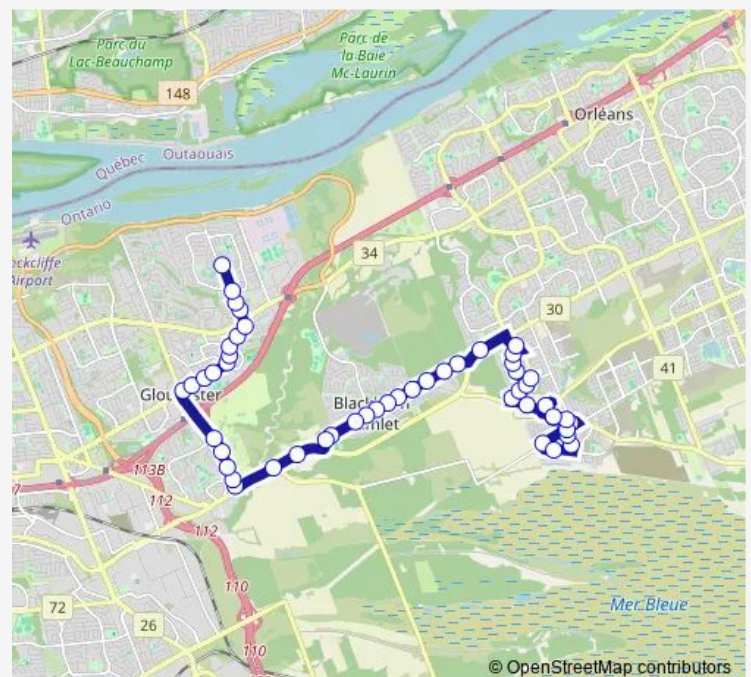

Thursday 07:58-08:24

Friday 07:58-08:24

Saturday —

Sunday —

Route info

Direction: Chapel Hill

Stops: 52

Trip Duration: 0 hour 35 min