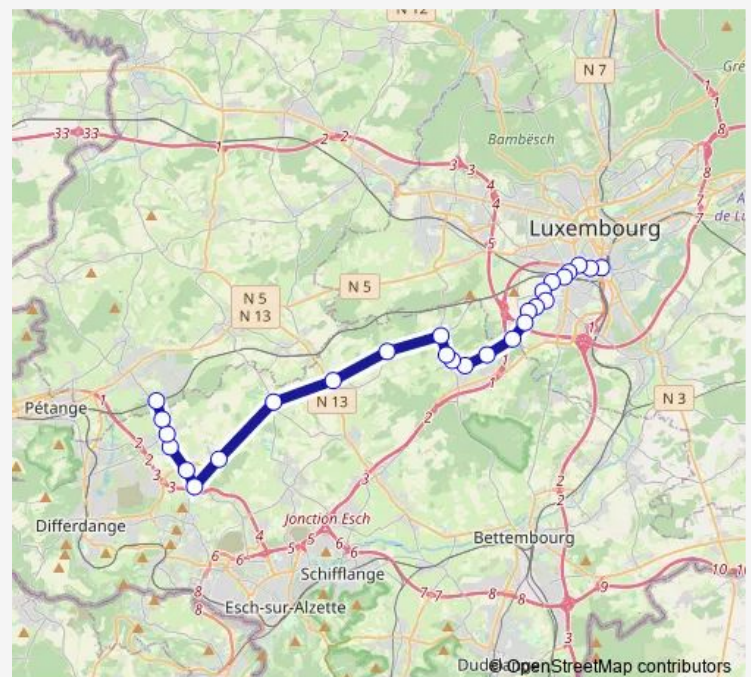

Reckange-SUR-Mess, Findel

Limpach, Kiirch

Sanem, W.S.A.

Route schedule

LUX Gare, Routière CFL quai 104 — Bascharage/Sanem, Gare

Monday 05:52-23:52

Tuesday 05:52-23:52

Wednesday 05:52-23:52

Thursday 05:52-23:52

Friday 05:52-23:52

Saturday 05:52-23:52

Sunday 07:52-21:52

Route info

Direction: LUX Gare, Routière CFL quai 104

Stops: 27

Trip Duration: 0 hour 40 min

622

BusMaps

Aessen, Aessen

Soleuvre, Reitschoul

Sanem, Schlass

Sanem, Zentrum

Sanem, Lohr

Bascharage/Sanem, Gare

Direction

Bascharage/Sanem, Gare — LUX Gare, Routière CFL
quai 103

28 stops

[Open route schedule](#)

Bascharage/Sanem, Gare

Sanem, Lohr

Sanem, Zentrum

Sanem, Schlass