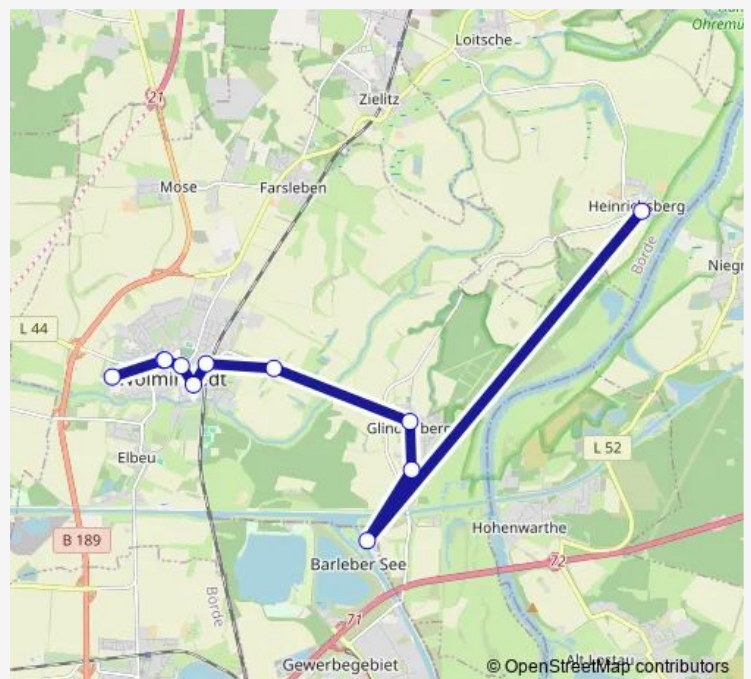

### Direction

Magdeburg, Barleber See (Tram/Bus) — Wolmirstedt, Geschwister-Scholl-Str.

8 stops

[Open route schedule](#)

Magdeburg, Barleber See (Tram/Bus)

Magdeburg, Hebewerk

Glindenberg, Teich

Glindenberg, Kreuzung

Wolmirstedt, Glindenerger Str.

Wolmirstedt, Bahnhof (Bus)

Wolmirstedt, Bahnhofstr.

Wolmirstedt, Geschwister-Scholl-Str.

### Route schedule

Magdeburg, Barleber See (Tram/Bus) — Wolmirstedt, Geschwister-Scholl-Str.

Monday 11:30-20:25

Tuesday 11:30-20:25

Wednesday 11:30-20:25

Thursday 11:30-20:25

Friday 11:30-20:25

Saturday —

### Route info

Direction: Magdeburg, Barleber See (Tram/Bus)

Stops: 8

Trip Duration: 0 hour 23 min