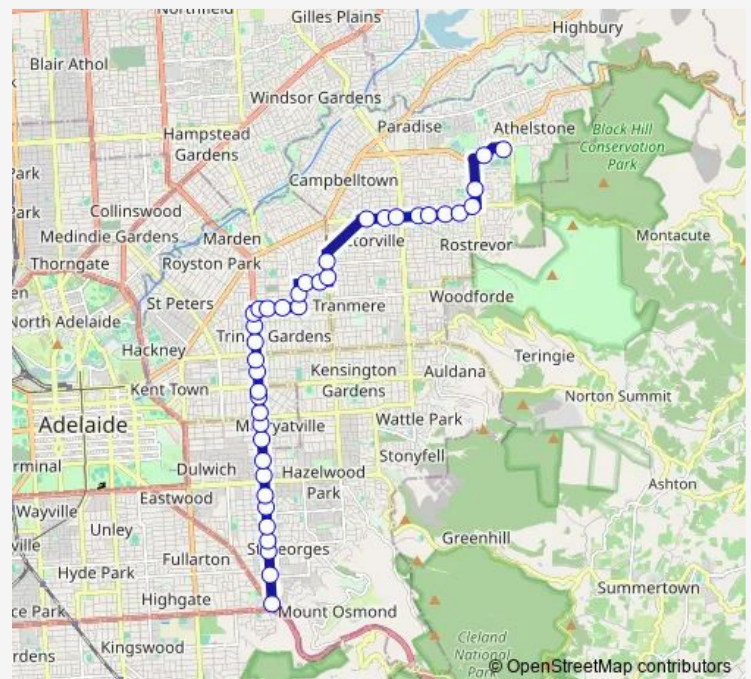

Stop 152 Portrush Rd - West side

Stop 9 Portrush Rd / Baker Gr - West side

Stop 149 Portrush Rd - West side

Stop 148 Portrush Rd - West side

Stop 8 Portrush Rd - West side

Stop School Portrush Rd / William St

Stop 10A Coorara Ave - North side

Route schedule

Stop 19 Portrush Rd - West side — Stop School St Ignatius Senior College Manresa Ct

Monday 07:50

Tuesday 07:50

Wednesday 07:50

Thursday 07:50

Friday 07:50

Saturday —

Sunday —

Route info

Direction: Stop 19 Portrush Rd - West side

Stops: 39

Trip Duration: 0 hour 42 min

Stop 11 Coorara Ave - North side

Stop 12 Coorara Ave - North side

Stop 13 Coorara Ave - North side

Stop 14 Gage St - West side

Stop 15 Marian Rd - North side

Stop 16 Marian Rd - North side

Stop 17 Glynburn Rd - West side

Stop 18 Glynburn Rd - West side

Stop 20 Montacute Rd - North side