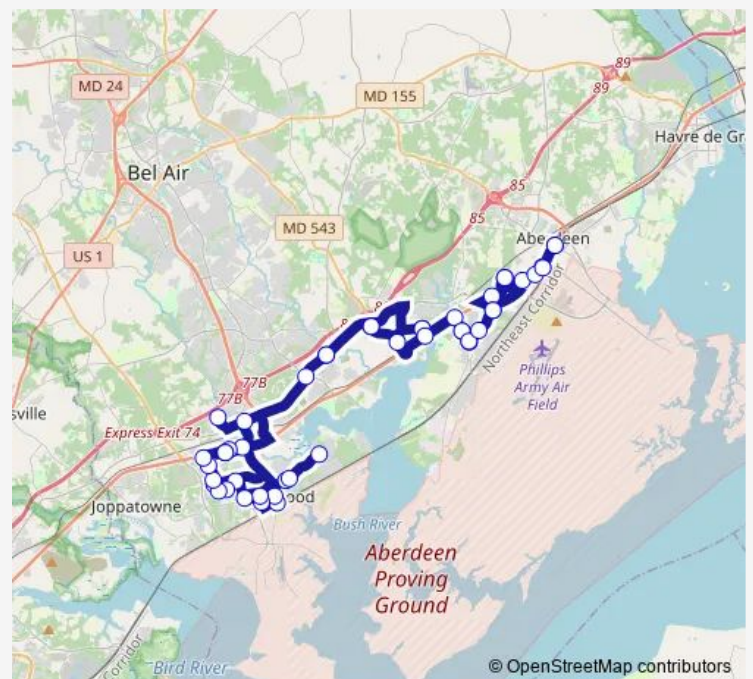

[Go to website](#)

**Direction**  
 Aberdeen Train Station (Pulaski Hwy/US 40) — Edgewater Village Shopping Ctr/1807 Pulaski Hwy/stop is on US 40

12 stops

[Open route schedule](#)

- Aberdeen Train Station (Pulaski Hwy/US 40)
- Mcdonald's (Edgewood) on US 40 by Mailbox
- Spesutia Rd & Perrywood Dr
- Spesutia Rd & Pulaski Hwy/US 40 (at Graveyard)
- Riverside Business Park (Mercedes Dr at Sephora Co)
- Shoprite (Riverside Shopping Center)
- Walgreens (Pulaski Hwy/US 40 & Paul Martin Dr)
- Edgewood Train Station
- Harford Commons (Mccann St & Trimble Rd)
- Harford Square Dr & F Ct/D Ct
- Harford Square Swim Club (1493 Harford Square Dr)
- Edgewater Village Shopping Ctr/1807 Pulaski Hwy/stop is on US 40)

Route schedule

Aberdeen Train Station (Pulaski Hwy/US 40) — Edgewater Village Shopping Ctr/1807 Pulaski Hwy/stop is on US 40)

Monday	19:30
Tuesday	19:30
Wednesday	19:30
Thursday	19:30
Friday	19:30
Saturday	—
Sunday	—

Route info

Direction: Aberdeen Train Station (Pulaski Hwy/US 40)

Stops: 12

Trip Duration: 1 hour 6 min

7/Red — 7 / Red Line

Sam's Deli (2108 Pulaski Hwy/US 40)

Walgreens (Pulaski Hwy/US 40 & Paul Martin Dr)

Edgewater Village Shopping Ctr/1807 Pulaski Hwy/stop is on US 40)

Edgewood High School (stop is on Willoughby Beach Rd)

Laburnum Rd & Willoughby Beach Rd