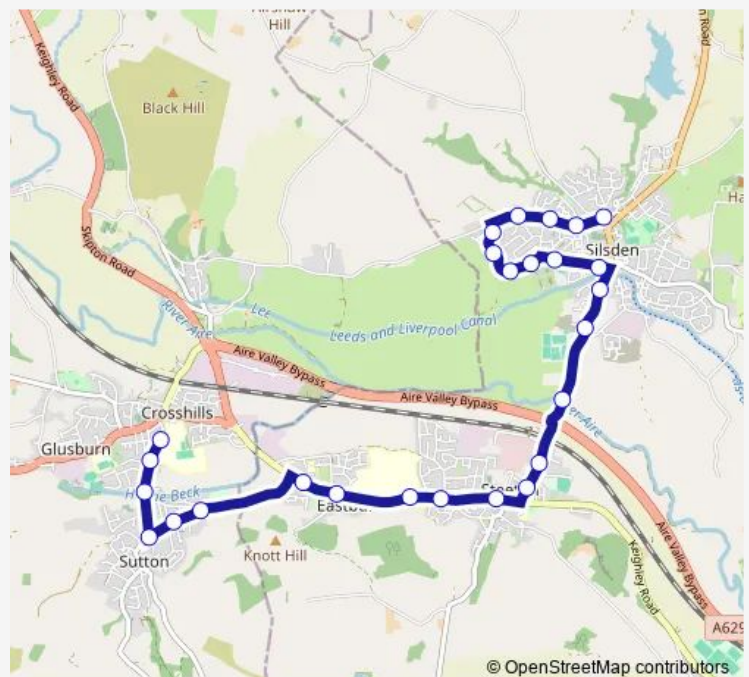

Bus B38

[Go to website](#)

Direction

South Craven School Grounds — Bridge Street

26 stops

[Open route schedule](#)

South Craven School Grounds

Boundary Avenue

Woodside Rd Gloucester Avenue

Woodside Rd Cornwall Avenue

Woodside Rd Cross Moor Close

Route schedule

South Craven School Grounds — Bridge Street

Monday 15:15

Tuesday 15:15

Wednesday 15:15

Thursday 15:15

Friday 15:15

Saturday —

Sunday —

Route info

Direction: South Craven School Grounds

Stops: 26

Trip Duration: 0 hour 20 min

0 stops

[Open route schedule](#)

Route schedule

undefined — undefined

Monday	07:50
Tuesday	07:50
Wednesday	07:50
Thursday	07:50
Friday	07:50
Saturday	—
Sunday	—

Route info

Direction:

Stops: 0