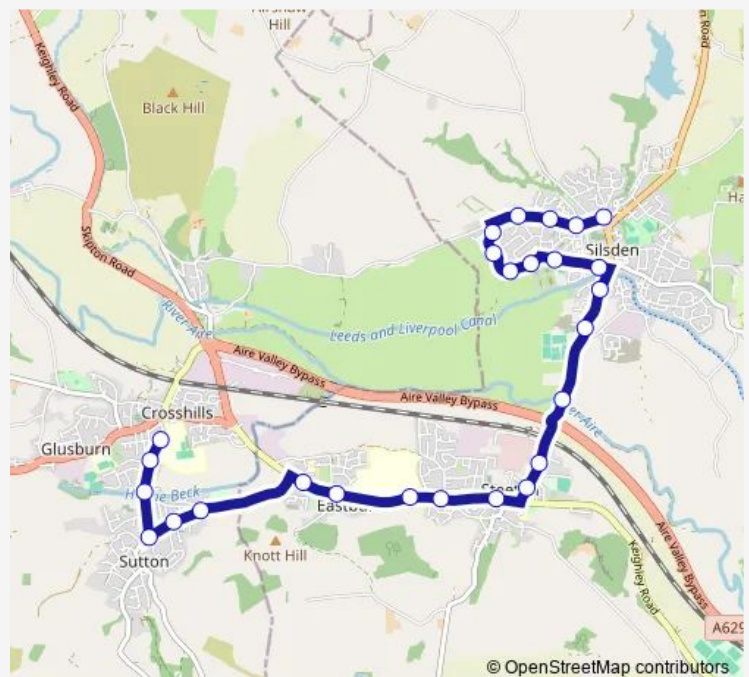

Bus B38

[Go to website](#)

Direction

South Craven School Grounds — Bridge Street

26 stops

[Open route schedule](#)

South Craven School Grounds

Boundary Avenue

Woodside Rd Gloucester Avenue

Woodside Rd Cornwall Avenue

Woodside Rd Cross Moor Close

Route schedule

South Craven School Grounds — Bridge Street

Monday 15:15

Tuesday 15:15

Wednesday 15:15

Thursday 15:15

Friday 15:15

Saturday —

Sunday —

Route info

Direction: South Craven School Grounds

Stops: 26

Trip Duration: 0 hour 20 min

■ B38

BusMaps

Woodside Rd Park Green

Skipton Road Dell Croft

Skipton Rd Dradishaw Road

Skipton Rd Foster Avenue

Bridge Street

Direction