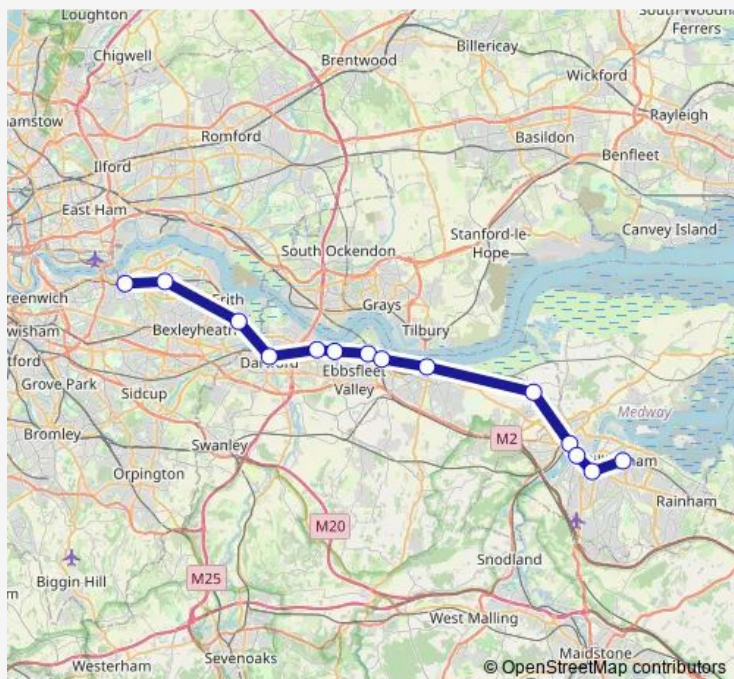

Rail Thameslink Plumstead - Gillingham (Kent)

[Go to website](#)

Direction

Gillingham (Kent) — Plumstead

14 stops

[Open route schedule](#)

Gillingham (Kent)

Chatham

Wednesday —

Thursday —

Friday —

Saturday 04:36-05:06

Sunday 06:36-08:06

Route info

Direction: Gillingham (Kent)

Stops: 14

Trip Duration: 0 hour 55 min

Thameslink — Plumstead - Gillingham (Kent)

Direction

Plumstead — Gillingham (Kent)

14 stops

[Open route schedule](#)

Plumstead

Abbey Wood (London)

Saturday

22:40-23:40

Sunday

22:40-23:43

Route info

Direction: Plumstead

Stops: 14

Trip Duration: 0 hour 57 min