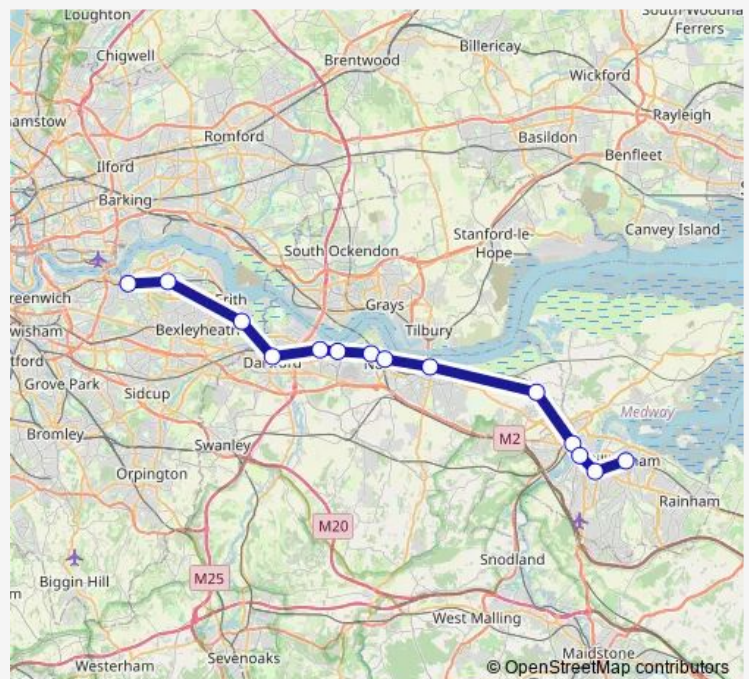

Rail Thameslink Gillingham (Kent) - Plumstead

[Go to website](#)

Direction

Gillingham (Kent) — Plumstead

14 stops

[Open route schedule](#)

Gillingham (Kent)

Chatham

Wednesday —

Thursday —

Friday —

Saturday 04:36-05:06

Sunday 06:36-22:36

Route info

Direction: Gillingham (Kent)

Stops: 14

Trip Duration: 0 hour 55 min

Thameslink — Gillingham (Kent) - Plumstead

Direction

Plumstead — Gillingham (Kent)

14 stops

[Open route schedule](#)

Plumstead

Abbey Wood (London)

Saturday

22:40-23:43

Sunday

07:13-23:43

Route info

Direction: Plumstead

Stops: 14

Trip Duration: 1 hour 1 min