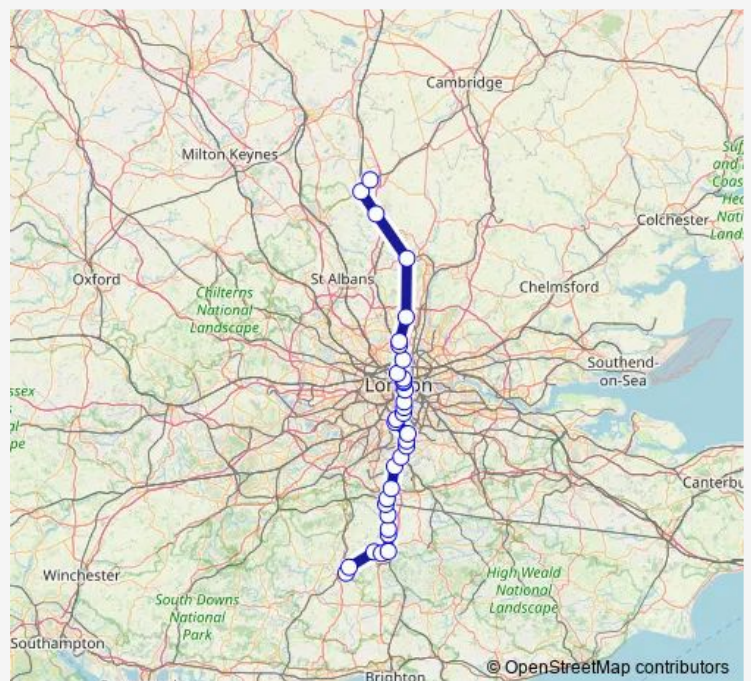

Direction
 Horsham — Letchworth Garden City
 34 stops
[Open route schedule](#)

- Horsham
- Littlehaven
- Ifield
- Crawley
- Three Bridges
- Gatwick Airport
- Horley
- Salfords (Surrey)
- Earlswood (Surrey)
- Redhill
- Merstham
- Coulsdon South
- Purley
- South Croydon
- East Croydon
- Selhurst
- Streatham Common
- Streatham
- Tulse Hill
- Herne Hill
- Loughborough Junction

Route schedule
 Horsham — Letchworth Garden City

Monday	—
Tuesday	—
Wednesday	—
Thursday	—
Friday	—
Saturday	23:11
Sunday	—

Route info
 Direction: Horsham
 Stops: 34
 Trip Duration: 2 hour 32 min

Elephant & Castle

London Blackfriars

City Thameslink

Farringdon

London St Pancras International

Finsbury Park

Alexandra Palace

Bowes Park

Gordon Hill

Hertford North

Stevenage

Hitchin

Letchworth Garden City

Thameslink Rail time schedules and route maps are available in an offline PDF at busmaps.com. Use the busmaps.com website to see live bus times, train schedule or subway schedule, and step-by-step directions for all public transit in London