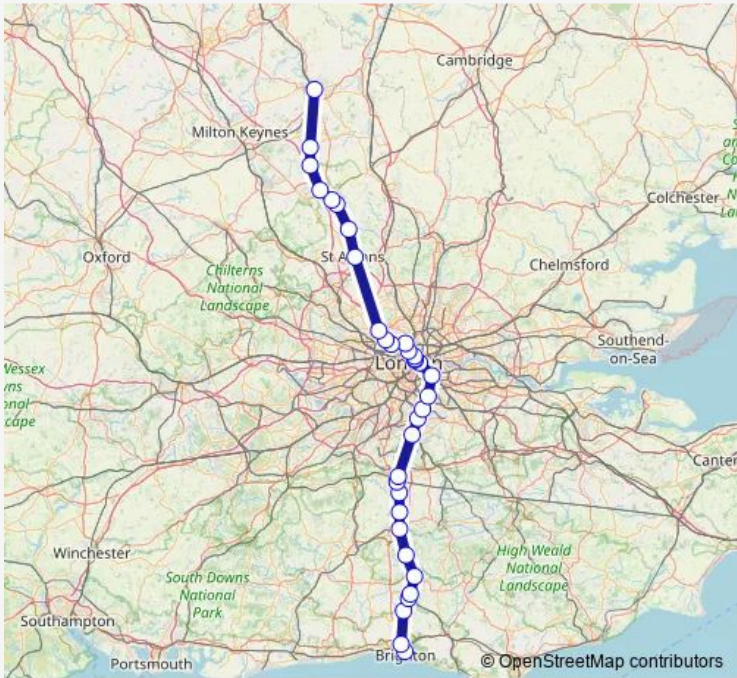

## Rail Thameslink Brighton - Bedford

[Go to website](#)

**Direction**  
Brighton — Bedford

34 stops

[Open route schedule](#)

- Brighton
- Preston Park
- Burgess Hill
- Wivelsfield
- Haywards Heath
- Three Bridges
- Gatwick Airport
- Horley
- Salfords (Surrey)
- Earlswood (Surrey)
- Redhill
- Purley
- South Croydon
- East Croydon
- Norwood Junction
- Sydenham
- New Cross Gate
- London Bridge
- London Blackfriars
- City Thameslink
- Farringdon

Route schedule  
Brighton — Bedford

Monday	04:12
Tuesday	04:12
Wednesday	04:12
Thursday	04:12
Friday	04:12
Saturday	04:12
Sunday	—

Route info

Direction: Brighton

Stops: 34

Trip Duration: 2 hour 35 min

■ Thameslink — Brighton - Bedford **BusMaps**

London St Pancras International

Kentish Town

West Hampstead Thameslink

Cricklewood

Hendon

St Albans City

Harpenden

Luton Airport Parkway

Luton

Leagrave

Harlington (Bedfordshire)

Flitwick

Bedford