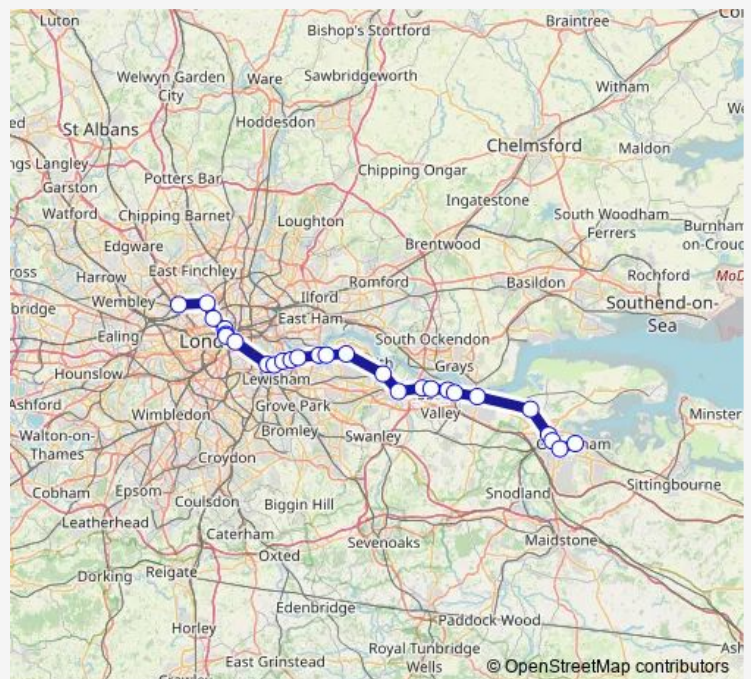

—

Sunday

09:22

Route info

Direction: West Hampstead Thameslink

Stops: 27

Trip Duration: 1 hour 52 min

Thameslink — West Hampstead Thameslink - Gillingham (Kent)

Gravesend

Higham

Strood (Kent)

Rochester

Chatham

Gillingham (Kent)

Direction

Gillingham (Kent) — West Hampstead Thameslink

27 stops

[Open route schedule](#)

Gillingham (Kent)

Chatham

Rochester

Strood (Kent)

Higham

Gravesend

—

Sunday

22:06

Route info

Direction: Gillingham (Kent)

Stops: 27

Trip Duration: 1 hour 45 min

Kentish Town