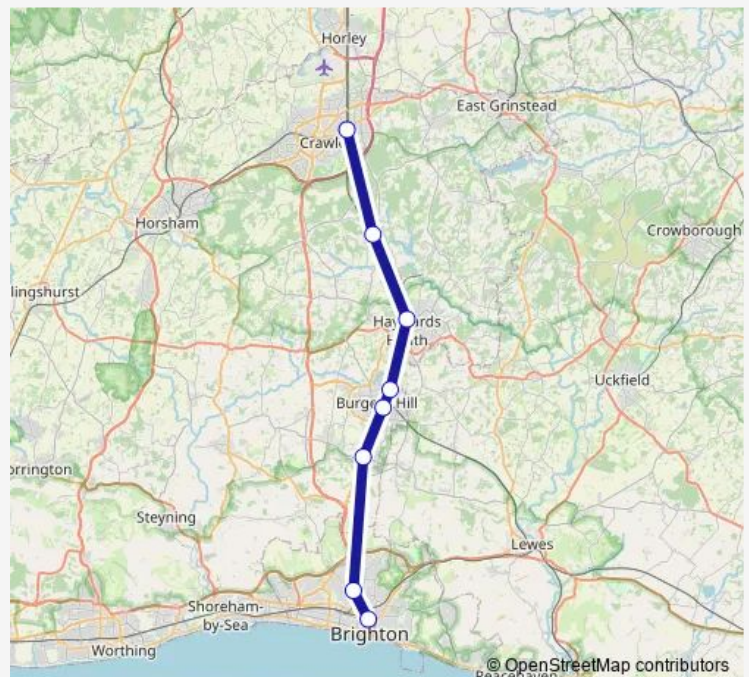

Monday —

Tuesday —

Wednesday —

Thursday —

Friday —

Saturday —

Sunday 05:57-22:28

Route info

Direction: Brighton

Stops: 8

Trip Duration: 0 hour 33 min

Thameslink — Three Bridges - Brighton

Direction

Brighton — Three Bridges

7 stops

[Open route schedule](#)

Brighton — Three Bridges

Monday	—
Tuesday	—
Wednesday	—
Thursday	—
Friday	—
Saturday	—
Sunday	23:18

Route info

Direction: Brighton

Stops: 7

Trip Duration: 0 hour 29 min

Direction

Brighton — Three Bridges

Three Bridges

Route schedule

Brighton — Three Bridges

Monday	—
Tuesday	—
Wednesday	—
Thursday	—
Friday	—
Saturday	—
Sunday	23:42

Route info

Direction: Brighton

Stops: 7

Trip Duration: 0 hour 31 min