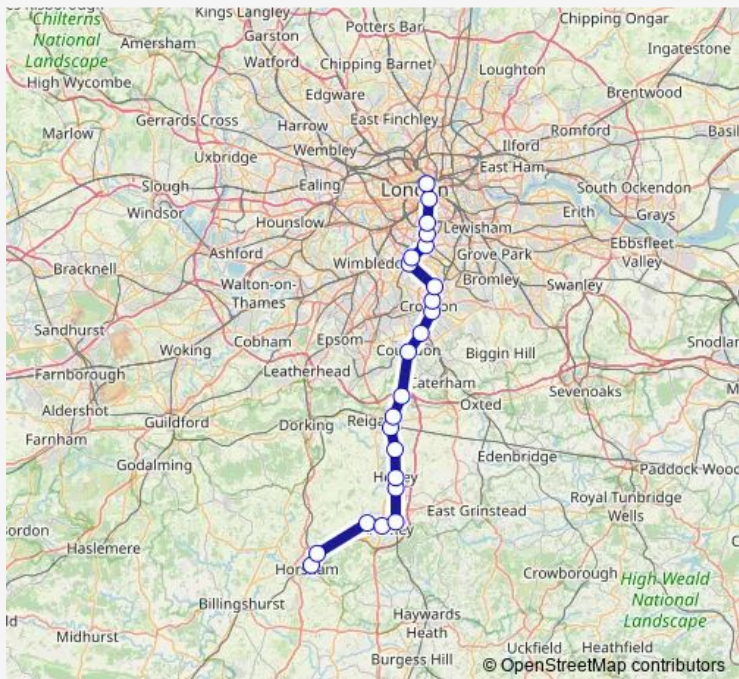

Rail Thameslink Horsham - London Blackfriars

[Go to website](#)

Direction
 Horsham — London Blackfriars
 23 stops
[Open route schedule](#)

- Horsham
- Littlehaven
- Ifield
- Crawley
- Three Bridges
- Gatwick Airport
- Horley
- Salfords (Surrey)
- Earlswood (Surrey)
- Redhill
- Merstham
- Coulsdon South
- Purley
- South Croydon
- East Croydon
- Selhurst
- Streatham Common
- Streatham
- Tulse Hill
- Herne Hill
- Loughborough Junction

Route schedule
 Horsham — London Blackfriars

Monday	—
Tuesday	—
Wednesday	—
Thursday	—
Friday	—
Saturday	23:11
Sunday	—

Route info
 Direction: Horsham
 Stops: 23
 Trip Duration: 1 hour 25 min

Elephant & Castle

London Blackfriars

Thameslink Rail time schedules and route maps are available in an offline PDF at busmaps.com. Use the busmaps.com website to see live bus times, train schedule or subway schedule, and step-by-step directions for all public transit in London

The schedule is provided in the local timezone. Times with "(+1)" indicate departures on the next day.

PDF file created on 2025-01-31

2024 BusMaps.com - All Rights Reserved