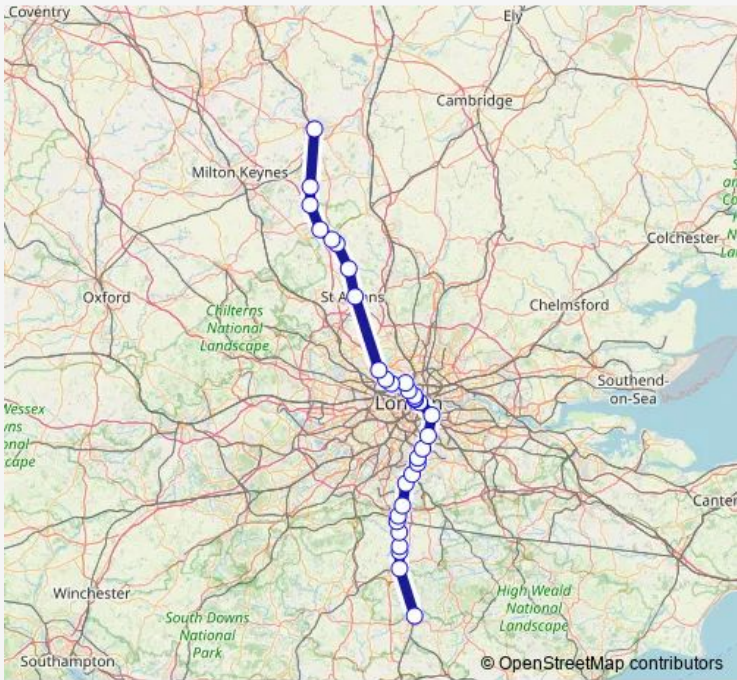

Rail Thameslink Haywards Heath - Bedford

[Go to website](#)

Direction
 Haywards Heath — Bedford
 32 stops
[Open route schedule](#)

- Haywards Heath
- Three Bridges
- Gatwick Airport
- Horley
- Salfords (Surrey)
- Earlswood (Surrey)
- Redhill
- Merstham
- Coulsdon South
- Purley
- South Croydon
- East Croydon
- Norwood Junction
- Sydenham
- New Cross Gate
- London Bridge
- London Blackfriars
- City Thameslink
- Farringdon
- London St Pancras International
- Kentish Town

Route schedule
 Haywards Heath — Bedford

Monday	07:10-07:40
Tuesday	07:10-07:40
Wednesday	07:10-07:40
Thursday	07:10-07:40
Friday	07:10-07:40
Saturday	—
Sunday	—

Route info
 Direction: Haywards Heath
 Stops: 32
 Trip Duration: 2 hour 26 min

Thameslink — Haywards Heath - Bedford **BusMaps**

West Hampstead Thameslink

Cricklewood

Hendon

St Albans City

Harpenden

Luton Airport Parkway

Luton

Leagrave

Harlington (Bedfordshire)

Flitwick

Bedford

Thameslink Rail time schedules and route maps are available in an offline PDF at busmaps.com. Use the busmaps.com website to see live bus times, train schedule or subway schedule, and step-by-step directions for all public transit in London