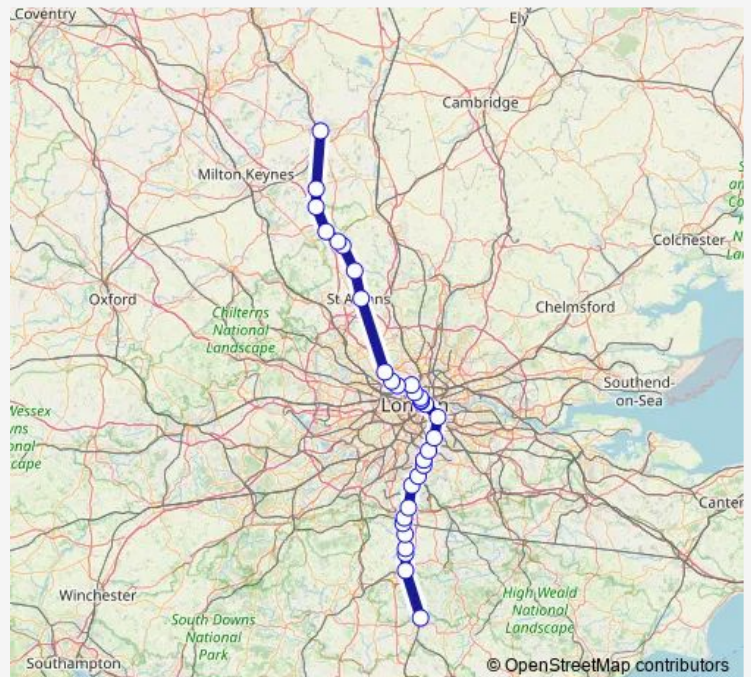

Direction

Bedford — Haywards Heath

32 stops

[Open route schedule](#)

- Bedford
- Flitwick
- Harlington (Bedfordshire)
- Leagrave
- Luton
- Luton Airport Parkway
- Harpenden
- St Albans City
- Hendon
- Cricklewood
- West Hampstead Thameslink
- Kentish Town
- London St Pancras International
- Farringdon
- City Thameslink
- London Blackfriars
- London Bridge
- New Cross Gate
- Sydenham
- Norwood Junction
- East Croydon

Route schedule

Bedford — Haywards Heath

Monday	—
Tuesday	—
Wednesday	—
Thursday	—
Friday	—
Saturday	—
Sunday	08:17-21:48

Route info

Direction: Bedford

Stops: 32

Trip Duration: 2 hour 24 min

Thameslink — Haywards Heath - Bedford

Three Bridges

Balcombe

Haywards Heath

Direction

Haywards Heath — Bedford

30 stops

[Open route schedule](#)

Haywards Heath