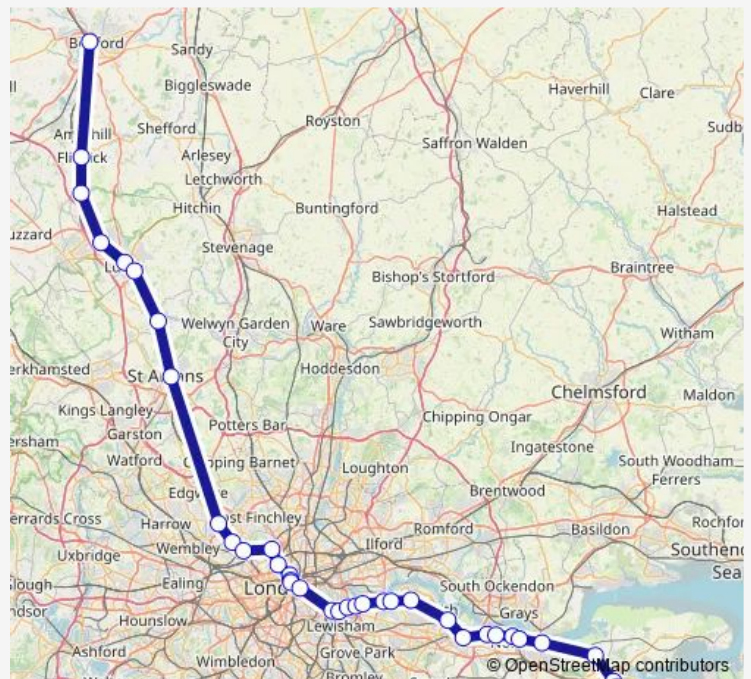

Rail Thameslink Bedford - Rainham (Kent)

[Go to website](#)

**Direction**

Bedford — Rainham (Kent)

38 stops

[Open route schedule](#)

- Bedford
- Flitwick
- Harlington (Bedfordshire)
- Leagrave
- Luton
- Luton Airport Parkway
- Harpenden
- St Albans City
- Hendon
- Cricklewood
- West Hampstead Thameslink
- Kentish Town
- London St Pancras International
- Farringdon
- City Thameslink
- London Blackfriars
- London Bridge
- Deptford
- Greenwich
- Maze Hill
- Westcombe Park

Route schedule

Bedford — Rainham (Kent)

Monday	06:00-06:30
Tuesday	06:00-06:30
Wednesday	06:00-06:30
Thursday	06:00-06:30
Friday	06:00-06:30
Saturday	—
Sunday	—

Route info

Direction: Bedford

Stops: 38

Trip Duration: 2 hour 46 min

Thameslink — Bedford - Rainham (Kent)

Charlton

Woolwich Arsenal

Plumstead

Abbey Wood (London)

Slade Green

Dartford

Stone Crossing

Greenhithe for Bluewater

Swanscombe

Northfleet

Gravesend

Higham

Strood (Kent)

Rochester

Chatham