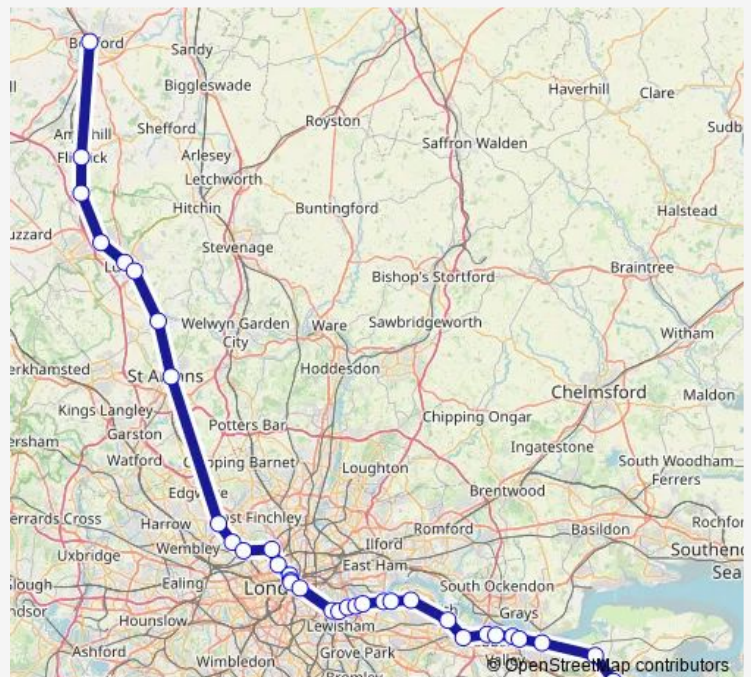

Rail Thameslink Bedford - Rainham (Kent)

Go to website

Direction

Bedford — Rainham (Kent)

38 stops

[Open route schedule](#)

- Bedford
- Flitwick
- Harlington (Bedfordshire)
- Leagrave
- Luton
- Luton Airport Parkway
- Harpenden
- St Albans City
- Hendon
- Cricklewood
- West Hampstead Thameslink
- Kentish Town
- London St Pancras International
- Farringdon
- City Thameslink
- London Blackfriars
- London Bridge
- Deptford
- Greenwich
- Maze Hill
- Westcombe Park

Route schedule

Bedford — Rainham (Kent)

Monday	06:00-06:30
Tuesday	06:00-06:30
Wednesday	06:00-06:30
Thursday	06:00-06:30
Friday	06:00-06:30
Saturday	—
Sunday	—

Route info

Direction: Bedford

Stops: 38

Trip Duration: 2 hour 46 min

Thameslink — Bedford - Rainham (Kent)

Charlton

Woolwich Arsenal

Plumstead

Abbey Wood (London)

Slade Green

Dartford

Stone Crossing

Greenhithe for Bluewater

Swanscombe

Northfleet

Gravesend

Higham

Strood (Kent)

Rochester

Chatham