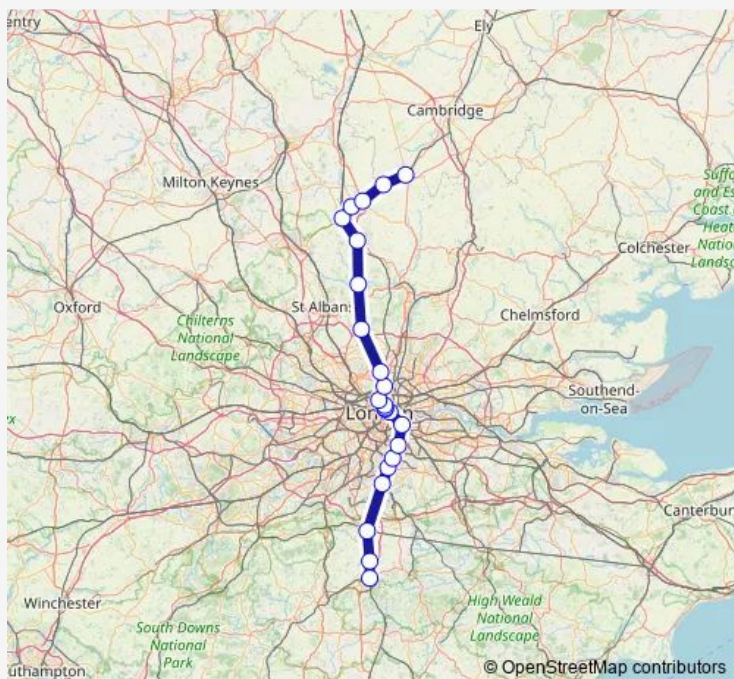

Direction

Three Bridges — Royston

23 stops

[Open route schedule](#)

- Three Bridges
- Gatwick Airport
- Earlswood (Surrey)
- Purley
- East Croydon
- Norwood Junction
- Sydenham
- New Cross Gate
- London Bridge
- London Blackfriars
- City Thameslink
- Farringdon
- London St Pancras International
- Finsbury Park
- Alexandra Palace
- Potters Bar
- Welwyn Garden City
- Stevenage
- Hitchin
- Letchworth Garden City
- Baldock

Route schedule

Three Bridges — Royston

Monday	06:10
Tuesday	—
Wednesday	—
Thursday	—
Friday	—
Saturday	06:10
Sunday	—

Route info

Direction: Three Bridges

Stops: 23

Trip Duration: 1 hour 46 min

Thameslink — Three Bridges - Royston

Ashwell & Morden

Royston

Thameslink Rail time schedules and route maps are available in an offline PDF at busmaps.com. Use the busmaps.com website to see live bus times, train schedule or subway schedule, and step-by-step directions for all public transit in London