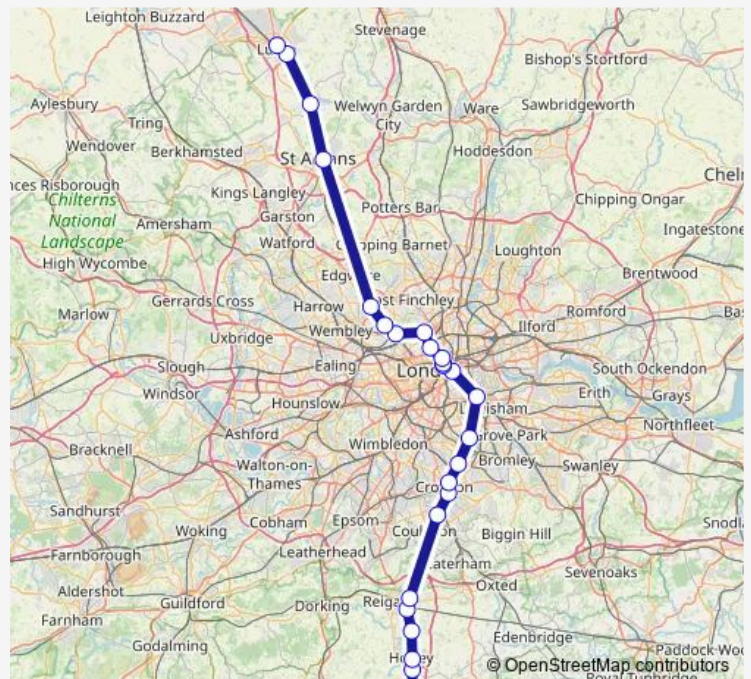

Rail Thameslink Three Bridges - Luton

[Go to website](#)

Direction

Luton — Three Bridges

24 stops

[Open route schedule](#)

- Luton
- Luton Airport Parkway
- Harpenden
- St Albans City
- Hendon
- Cricklewood
- West Hampstead Thameslink
- Kentish Town
- London St Pancras International
- Farringdon
- City Thameslink
- London Blackfriars
- London Bridge
- New Cross Gate
- Sydenham
- Norwood Junction
- East Croydon
- South Croydon
- Purley
- Redhill
- Earlswood (Surrey)

Route schedule

Luton — Three Bridges

Monday	21:29-21:59
Tuesday	21:29-21:59
Wednesday	21:29-21:59
Thursday	21:29-21:59
Friday	—
Saturday	—
Sunday	—

Route info

Direction: Luton

Stops: 24

Trip Duration: 1 hour 40 min

Thameslink — Luton - Three Bridges

Horley

Gatwick Airport

Three Bridges

Direction

Luton — Three Bridges

21 stops

[Open route schedule](#)

Luton

Luton Airport Parkway

Harpenden

St Albans City

Hendon

Cricklewood

West Hampstead Thameslink

Kentish Town