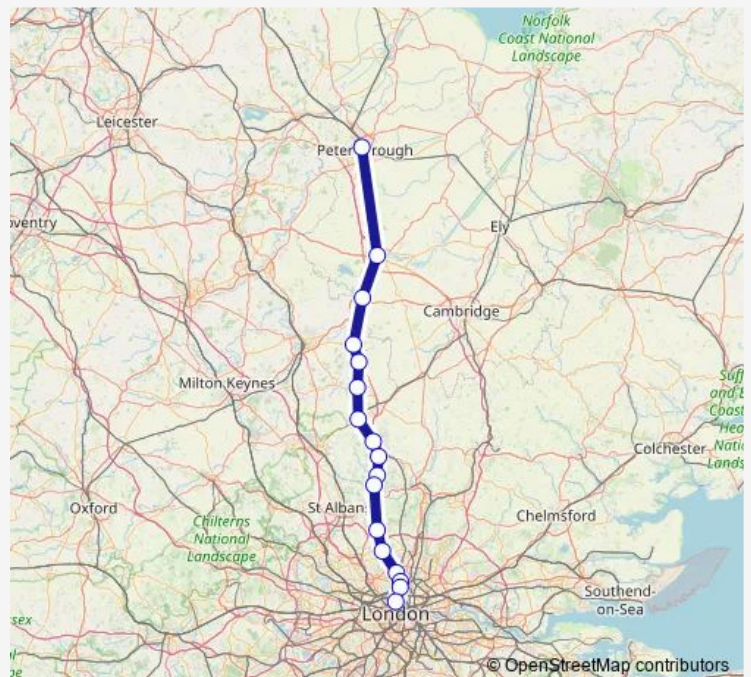

Hatfield (Herts)

Potters Bar

New Barnet

Alexandra Palace

Finsbury Park

London Kings Cross

Route schedule

Peterborough — London Kings Cross

Monday	—
Tuesday	—
Wednesday	—
Thursday	—
Friday	—
Saturday	—
Sunday	05:45

Route info

Direction: Peterborough

Stops: 16

Trip Duration: 1 hour 38 min

Thameslink — Peterborough - London Kings Cross