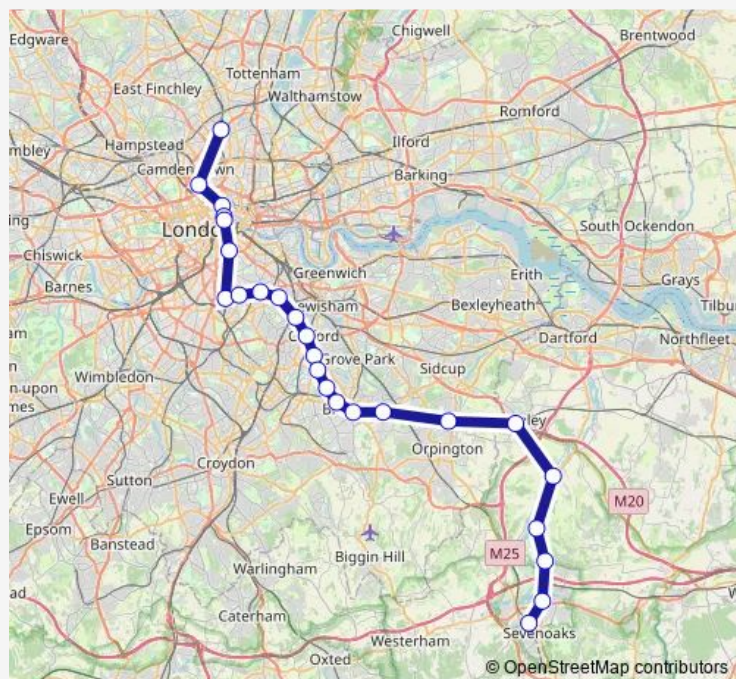

Saturday —

Sunday —

Route info

Direction: Sevenoaks

Stops: 25

Trip Duration: 1 hour 22 min

Thameslink — Sevenoaks - Finsbury Park

City Thameslink

Farringdon

London St Pancras International

Finsbury Park

Direction

Finsbury Park — Sevenoaks

25 stops

[Open route schedule](#)

Finsbury Park