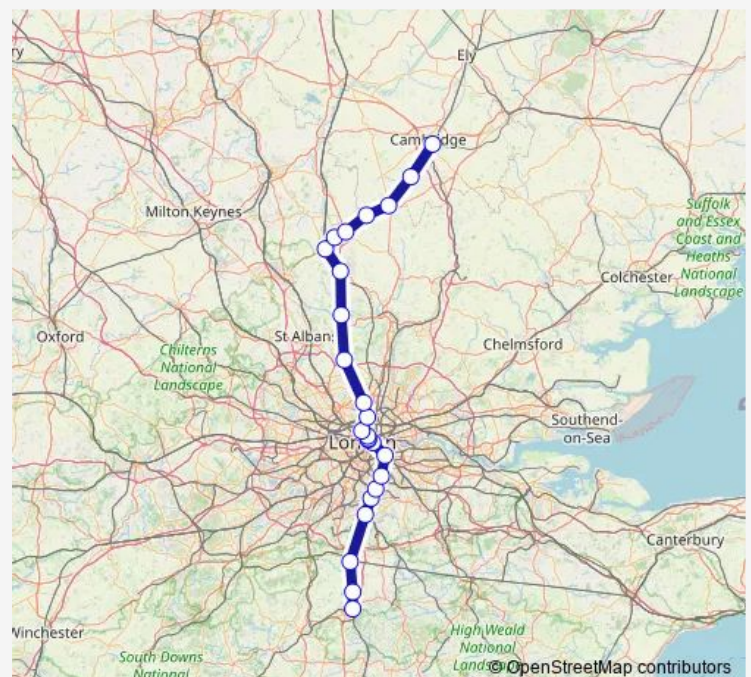

Rail Thameslink Three Bridges - Cambridge

[Go to website](#)

Direction

Cambridge — Three Bridges

26 stops

[Open route schedule](#)

- Cambridge
- Foxton
- Royston
- Ashwell & Morden
- Baldock
- Letchworth Garden City
- Hitchin
- Stevenage
- Welwyn Garden City
- Potters Bar
- Alexandra Palace
- Finsbury Park
- London St Pancras International
- Farringdon
- City Thameslink
- London Blackfriars
- London Bridge
- New Cross Gate
- Sydenham
- Norwood Junction
- East Croydon

Direction: Cambridge

Stops: 26

Trip Duration: 2 hour 2 min

Thameslink — Cambridge - Three Bridges

Purley

Earlswood (Surrey)

Salfords (Surrey)

Gatwick Airport

Three Bridges

Direction

Three Bridges — Cambridge

25 stops

[Open route schedule](#)

Three Bridges

Gatwick Airport

Earlswood (Surrey)

Friday

—

Saturday

05:40-22:40

Sunday

09:45-21:45

Route info

Direction: Three Bridges