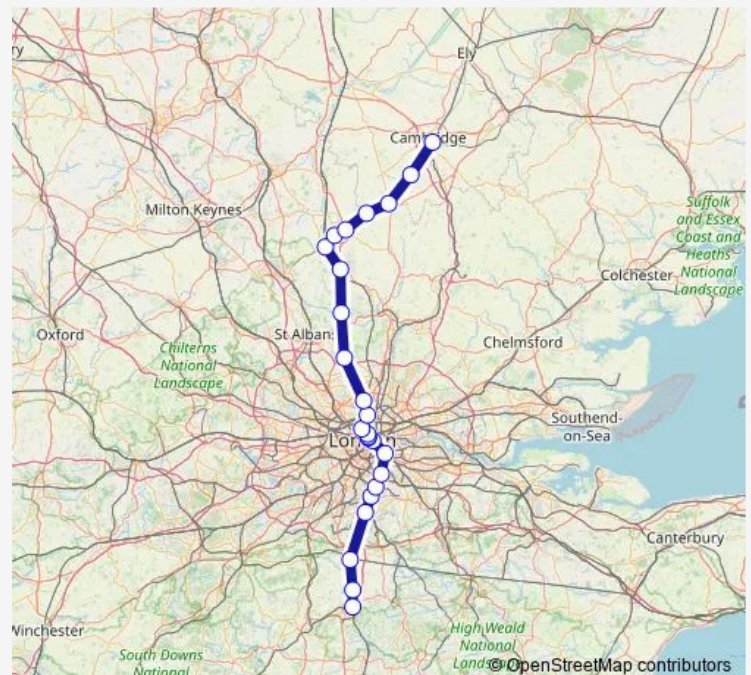

Rail Thameslink Three Bridges - Cambridge

[Go to website](#)

Direction

Cambridge — Three Bridges

26 stops

[Open route schedule](#)

- Cambridge
- Foxton
- Royston
- Ashwell & Morden
- Baldock
- Letchworth Garden City
- Hitchin
- Stevenage
- Welwyn Garden City
- Potters Bar
- Alexandra Palace
- Finsbury Park
- London St Pancras International
- Farringdon
- City Thameslink
- London Blackfriars
- London Bridge
- New Cross Gate
- Sydenham
- Norwood Junction
- East Croydon

Route schedule

Cambridge — Three Bridges

Monday	—
Tuesday	—
Wednesday	—
Thursday	—
Friday	—
Saturday	21:53
Sunday	08:28-21:28

Route info

Direction: Cambridge

Stops: 26

Trip Duration: 2 hour 2 min

Thameslink — Three Bridges - Cambridge

Purley

Earlswood (Surrey)

Salfords (Surrey)

Gatwick Airport

Three Bridges

Direction

Three Bridges — Cambridge

25 stops

Sunday

09:45-21:45

Route info

Direction: Three Bridges

Stops: 25

Trip Duration: 2 hour 0 min

Direction

Cambridge — Three Bridges