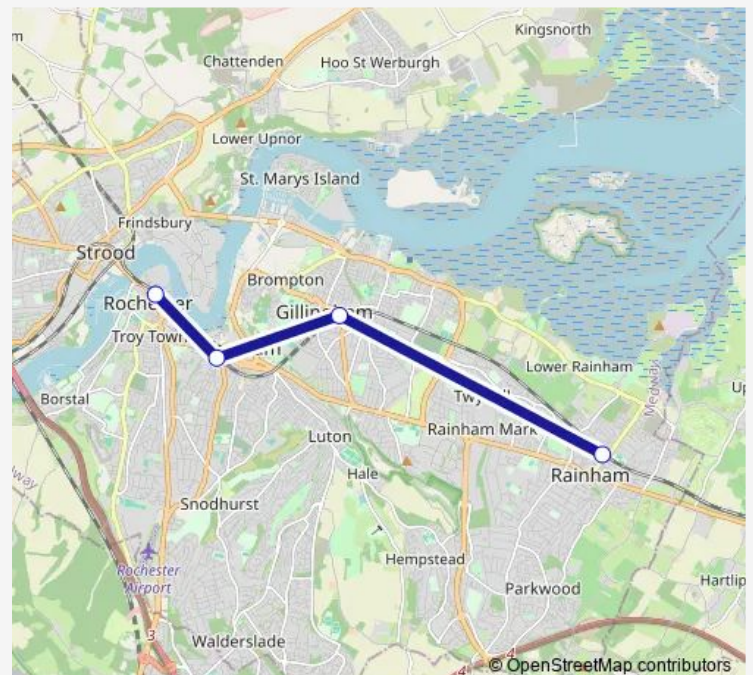

## Rail Thameslink Rainham (Kent) - Rochester

[Go to website](#)

### Direction

Rainham (Kent) — Rochester

4 stops

[Open route schedule](#)

Rainham (Kent)

Gillingham (Kent)

Chatham

Rochester

### Route schedule

Rainham (Kent) — Rochester

Monday	23:00
Tuesday	23:00
Wednesday	23:00
Thursday	23:00
Friday	—
Saturday	—
Sunday	—

### Route info

Direction: Rainham (Kent)

Stops: 4

Trip Duration: 0 hour 13 min

Thameslink — Rainham (Kent) - Rochester

Thameslink Rail time schedules and route maps are available in an offline PDF at [busmaps.com](https://busmaps.com). Use the [busmaps.com](https://busmaps.com) website to see live bus times, train schedule or subway schedule, and step-by-step directions for all public transit in Rochester