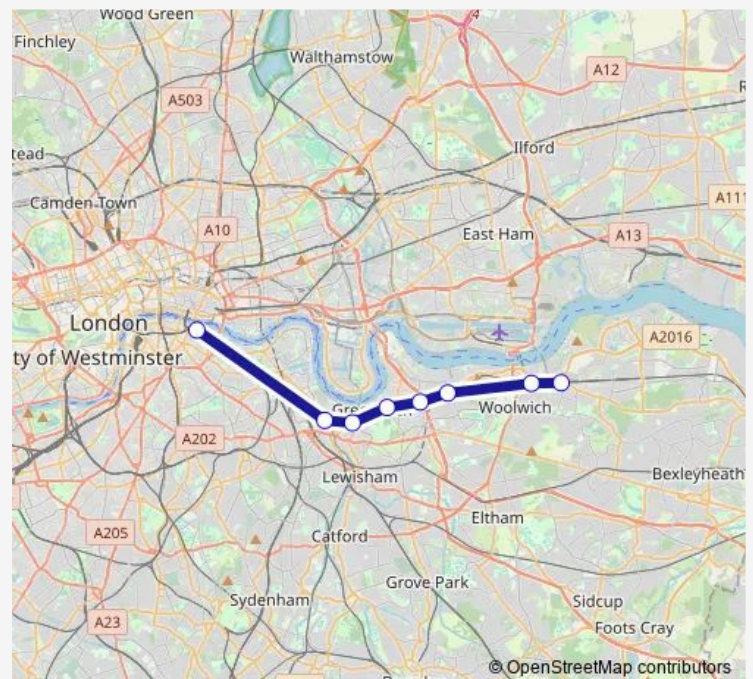

### Direction

London Bridge — Plumstead

8 stops

[Open route schedule](#)

London Bridge

Deptford

Greenwich

Maze Hill

### Route schedule

London Bridge — Plumstead

Monday —

Tuesday —

Wednesday —

Thursday —

Friday —

Saturday —

### Route info

Direction: London Bridge

Stops: 8

Trip Duration: 0 hour 24 min

■ Thameslink — Plumstead - London Bridge

**Direction**

Plumstead — London Bridge

8 stops