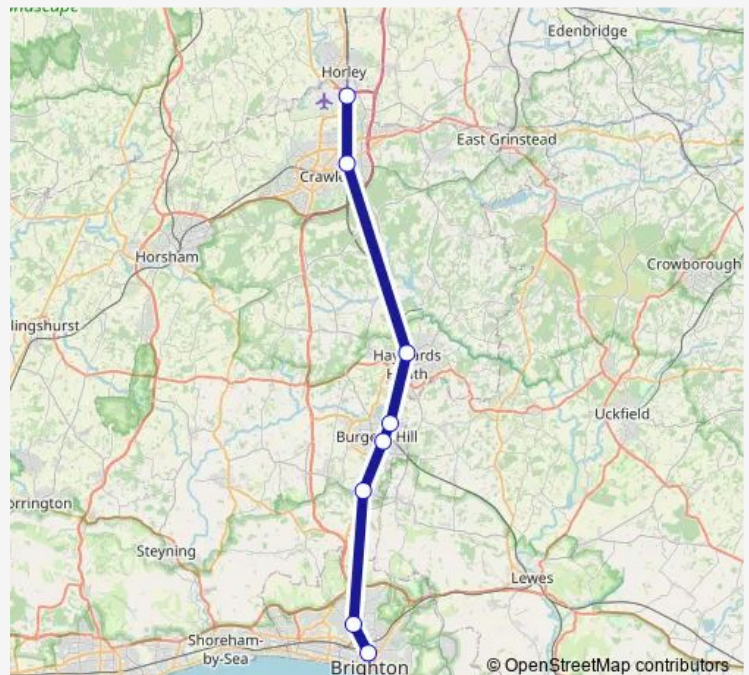

Haywards Heath

Wivelsfield

Burgess Hill

Hassocks

Preston Park

Brighton

Route schedule

Gatwick Airport — Brighton

Monday 01:37-04:58

Tuesday 04:58-05:02

Wednesday 04:58-05:02

Thursday 04:58-05:02

Friday 04:58

Saturday 04:58-01:58⁺¹Sunday 00:22-01:37⁺¹

Route info

Direction: Gatwick Airport

Stops: 9

Trip Duration: 0 hour 38 min

Thameslink — Gatwick Airport - Brighton

Direction

Brighton — Gatwick Airport

7 stops

[Open route schedule](#)

Brighton

Preston Park

Burgess Hill

Wivelsfield

Haywards Heath

Three Bridges

Gatwick Airport

Route schedule

Brighton — Gatwick Airport