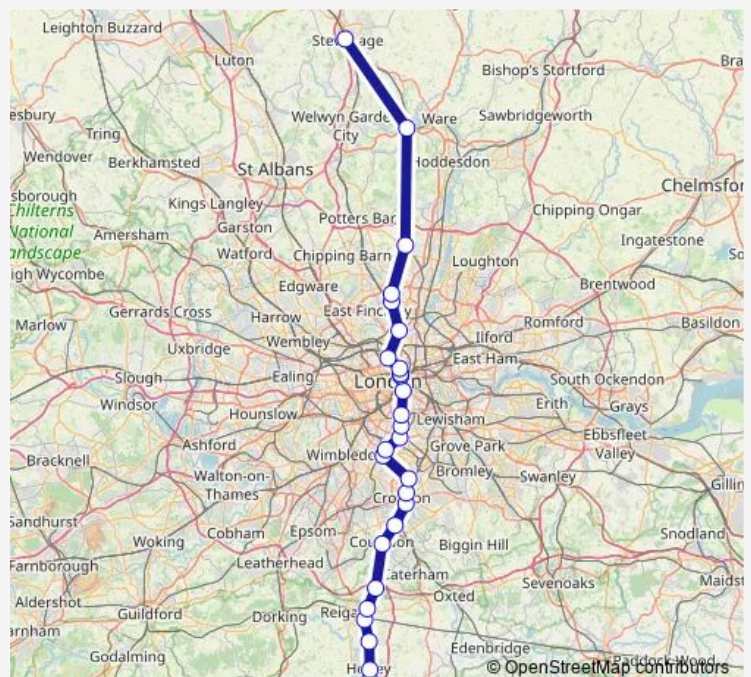

London Blackfriars

City Thameslink

Farringdon

Route schedule

Three Bridges — Stevenage

Monday —

Tuesday —

Wednesday —

Thursday —

Friday —

Saturday 23:29

Sunday —

Route info

Direction: Three Bridges

Stops: 28

Trip Duration: 1 hour 55 min

Monday —

Tuesday —

Wednesday —

Thursday —

Friday —

Saturday —

Sunday 21:48

Route info

Direction: Three Bridges

Stops: 18

Trip Duration: 1 hour 19 min

Thameslink Rail time schedules and route maps are available in an offline PDF at busmaps.com. Use the busmaps.com website to see live bus times, train schedule or subway schedule, and step-by-step directions for all public transit in London