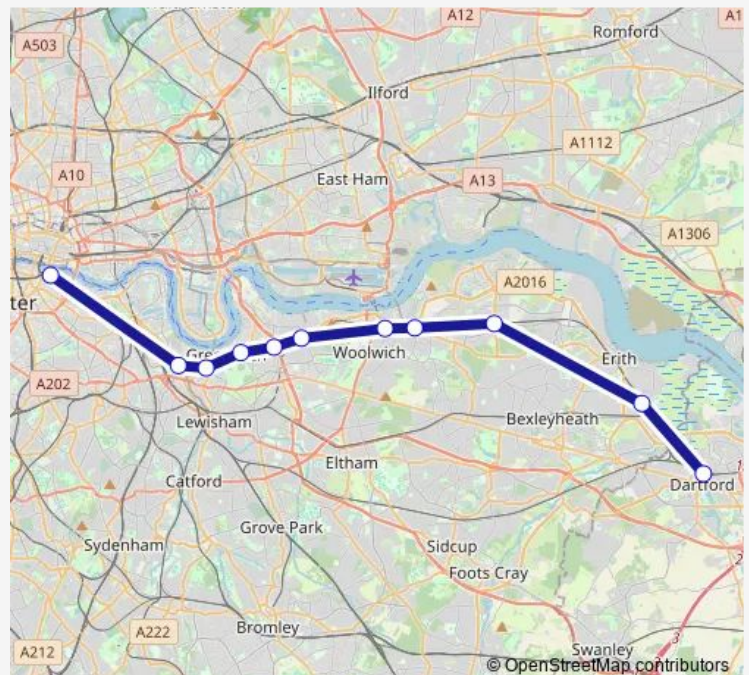

### Route schedule

Dartford — London Bridge

Monday —

Tuesday —

Wednesday —

Thursday —

Friday —

Saturday —

### Route info

Direction: Dartford

Stops: 11

Trip Duration: 0 hour 40 min

Thameslink — Dartford - London Bridge

**Direction**

London Bridge — Dartford

11 stops