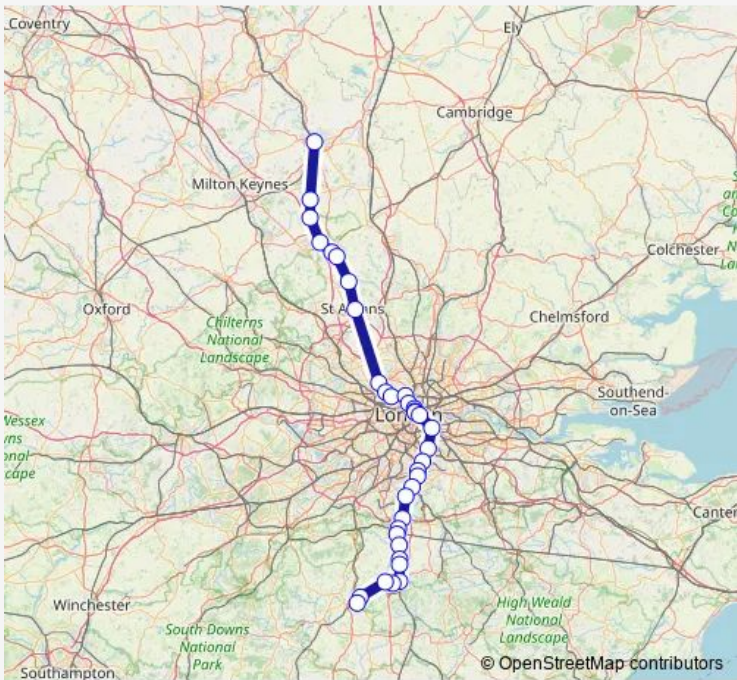

Direction
Bedford — Horsham
35 stops
[Open route schedule](#)

- Bedford
- Flitwick
- Harlington (Bedfordshire)
- Leagrave
- Luton
- Luton Airport Parkway
- Harpenden
- St Albans City
- Hendon
- Cricklewood
- West Hampstead Thameslink
- Kentish Town
- London St Pancras International
- Farringdon
- City Thameslink
- London Blackfriars
- London Bridge
- New Cross Gate
- Sydenham
- Norwood Junction
- East Croydon

Route schedule
Bedford — Horsham

Monday	—
Tuesday	—
Wednesday	—
Thursday	—
Friday	—
Saturday	—
Sunday	08:33-21:34

Route info
Direction: Bedford
Stops: 35
Trip Duration: 2 hour 36 min

Thameslink — Bedford - Horsham **BusMaps**